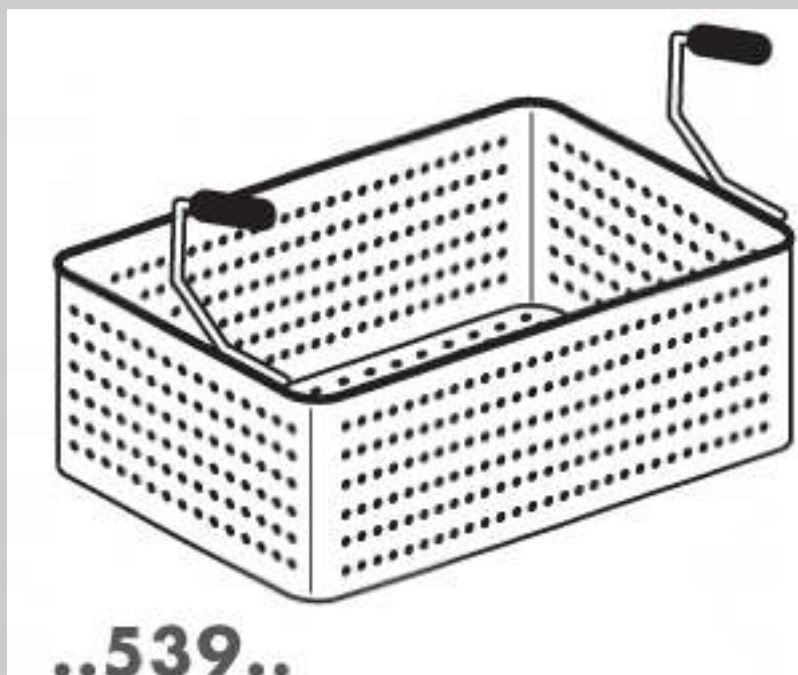

# 531053900

110 2WAYSLOTUS

PASTA COOKERS ACCESSORIES

Basket 1/1 for CP

ITALIAN CULINARY ART

The pictures are purely representative. The manufacturer reserves the right to modify the technical data and models without previous notice.

# 531053900

110 2WAYSLOTUS

PASTA COOKERS ACCESSORIES

A	Data plate				
---	------------	--	--	--	--

MODEL: 531053900

DIMENSIONS: cm. 49x 29x 20h

kg: 3,5  
m<sup>3</sup>: 0.081  
mm: 590x390x350

BUY LOTUS BUY ITALY