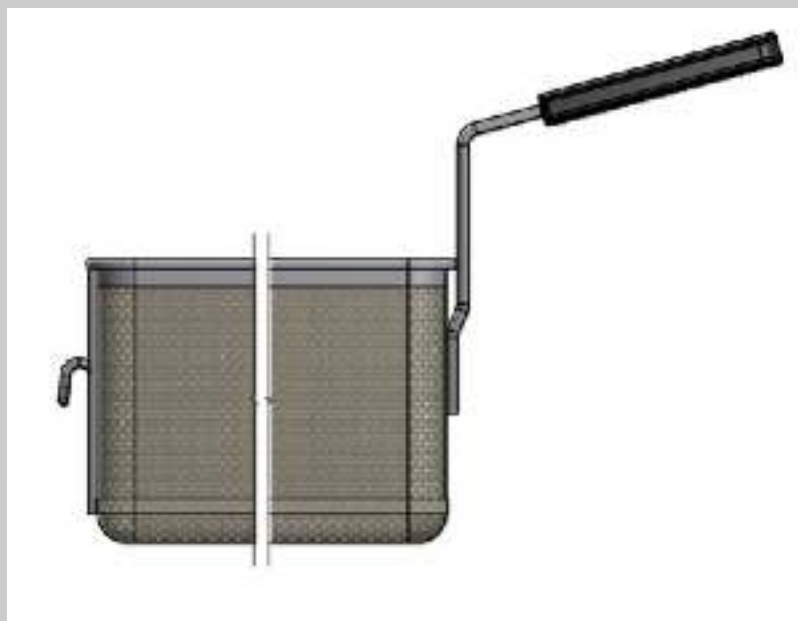

531018700

65 MAGICPROF

PASTA COOKERS ACCESSORIES

Basket with hook 1/4 for CPM-6G

ITALIAN CULINARY ART

The pictures are purely representative. The manufacturer reserves the right to modify the technical data and models without previous notice.

531018700

65 MAGICPROF

PASTA COOKERS ACCESSORIES

A	Data plate				
---	------------	--	--	--	--

MODEL: 531018700

DIMENSIONS: cm. 11x 26x 20h

kg: 1,2
m³: 0.037
mm: 210x510x350

BUY LOTUS BUY ITALY