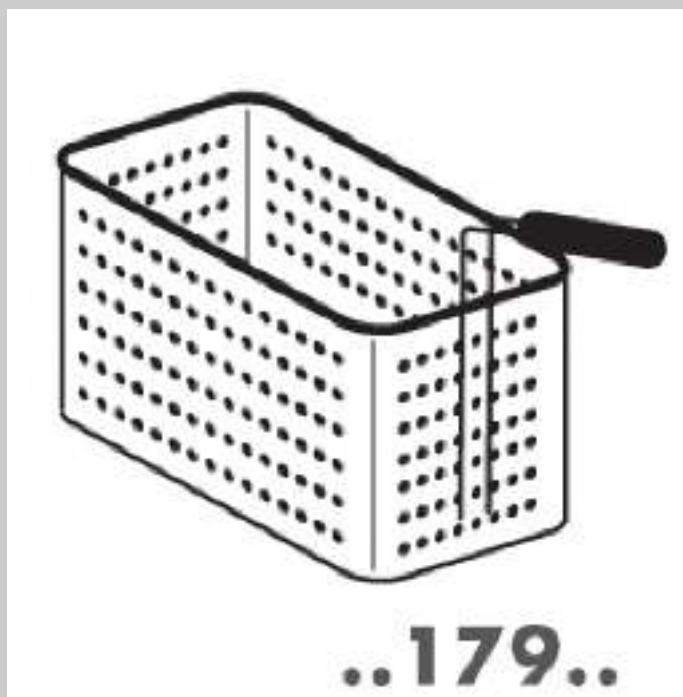

531017900

110 2WAYSLOTUS

PASTA COOKERS ACCESSORIES

Basket 1/3 for CP

ITALIAN CULINARY ART

The pictures are purely representative. The manufacturer reserves the right to modify the technical data and models without previous notice.

531017900

110 2WAYSLOTUS

PASTA COOKERS ACCESSORIES

A	Data plate				
---	------------	--	--	--	--

MODEL: 531017900

DIMENSIONS: cm. 16x 29x 20h

kg: 1,5
m³: 0.049
mm: 260x540x350

BUY LOTUS BUY ITALY