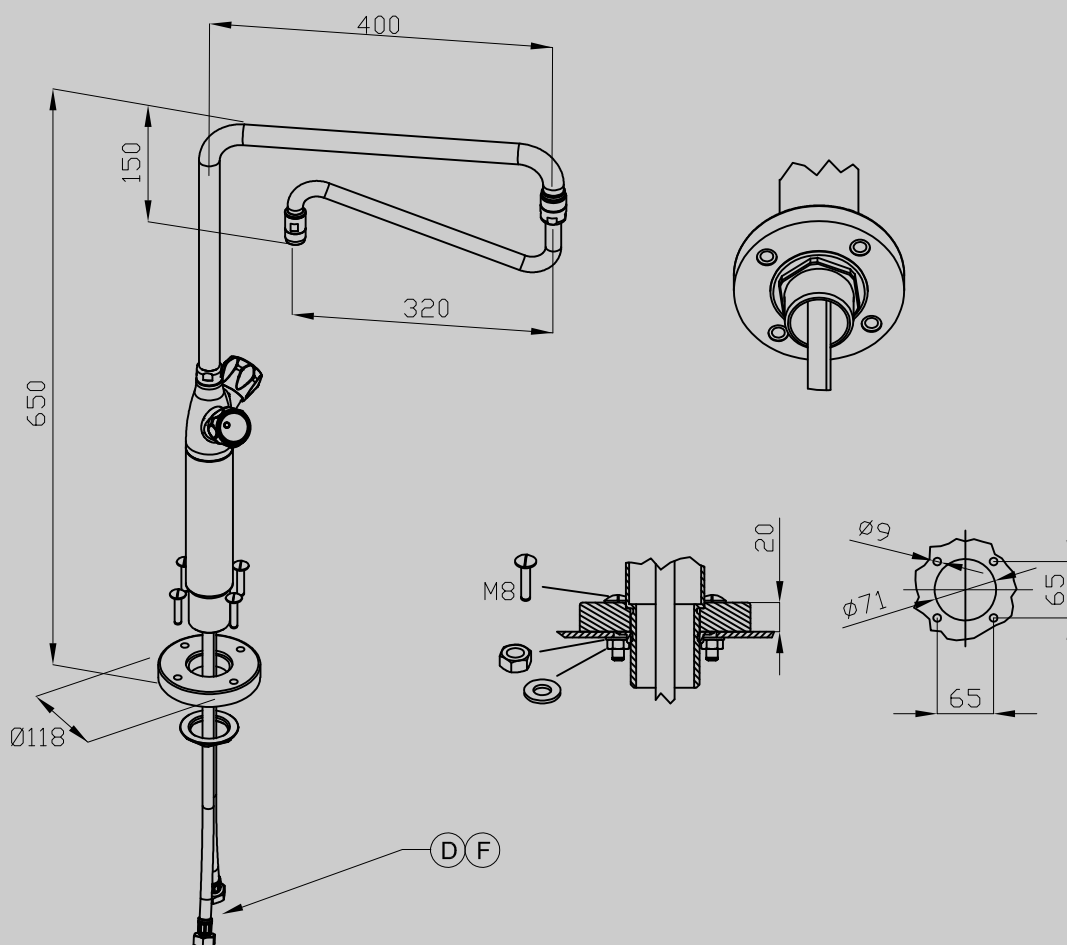

## 110 2WAYSLOTUS ACCESSORIES

Pillar tap, hot and cold water

ITALIAN CULINARY ART

The pictures are purely representative. The manufacturer reserves the right to modify the technical data and models without previous notice.

## 110 2WAYSLOTUS ACCESSORIES

A	Data plate		D	Cold water connection	ISO 7-1 1/2" F
F	Hot water connection	ISO 7-1 1/2" F			

MODEL: CEAMS  
DIMENSIONS: cm. 12x 12x 68h

kg: 6  
m<sup>3</sup>: 0.03

BUY LOTUS BUY ITALY