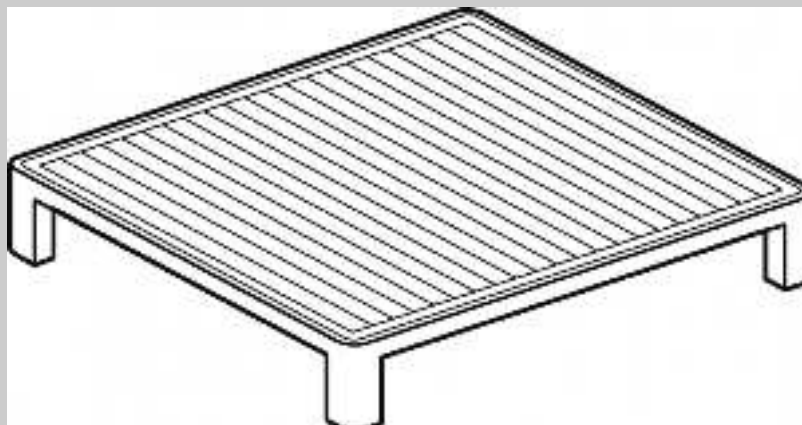

## 110 2WAYSLOTUS ACCESSORIES

Grooved griddle plate for grid rod

ITALIAN CULINARY ART

The pictures are purely representative. The manufacturer reserves the right to modify the technical data and models without previous notice.

## 110 2WAYSLOTUS ACCESSORIES

A	Data plate				
---	------------	--	--	--	--

MODEL: PRFT/9

DIMENSIONS: cm. 36x 39

kg: 11  
m<sup>3</sup>: 0.01  
mm: 390x420x60

BUY LOTUS BUY ITALY

The pictures are purely representative. The manufacturer reserves the right to modify the technical data and models without previous notice.