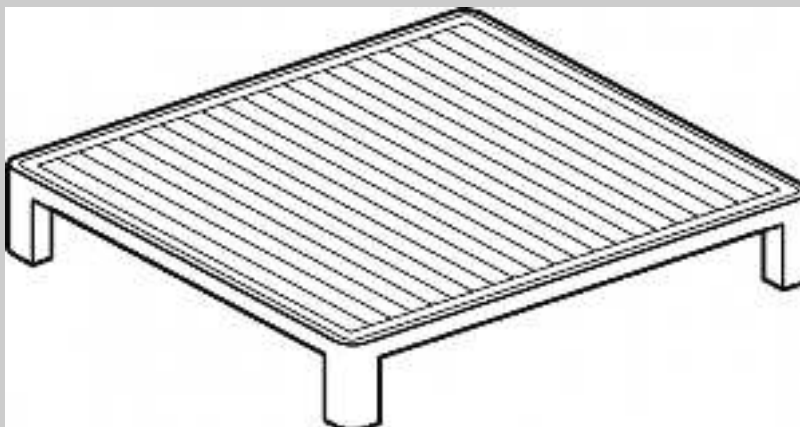

PRF/9

110 2WAYSLOTUS ACCESSORIES

Grooved griddle plate for cast iron grid

ITALIAN CULINARY ART

The pictures are purely representative. The manufacturer reserves the right to modify the technical data and models without previous notice.

PRF/9

110 2WAYSLOTUS ACCESSORIES

A	Data plate				
---	------------	--	--	--	--

MODEL: PRF/9
DIMENSIONS: cm. 36x 39

kg: 11
m³: 0.01
mm: 390x420x60

BUY LOTUS BUY ITALY

The pictures are purely representative. The manufacturer reserves the right to modify the technical data and models without previous notice.