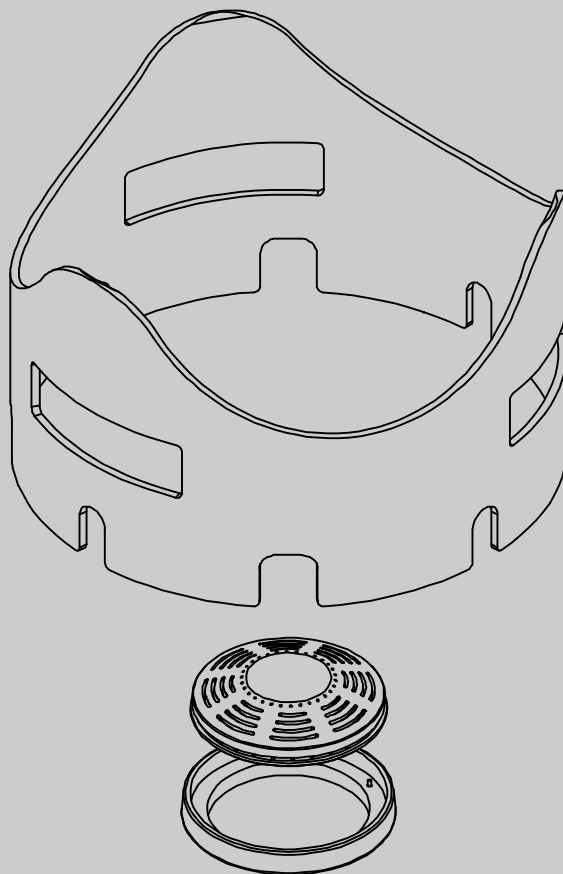

KIT-WOK

FREELOTUS ACCESSORIES

KIT WOK - vertical flame - only for 10 kW
burner and cast iron grills

ITALIAN CULINARY ART

The pictures are purely representative. The manufacturer reserves the right to modify the technical data and models without previous notice.

KIT-WOK

FREELOTUS
ACCESSORIES

A	Data plate				
---	------------	--	--	--	--

MODEL: KIT-WOK
DIMENSIONS: cm. Ø 26x 16h

kg: 5
m³: 0.015
mm: 270x270x200

BUY LOTUS BUY ITALY

The pictures are purely representative. The manufacturer reserves the right to modify the technical data and models without previous notice.