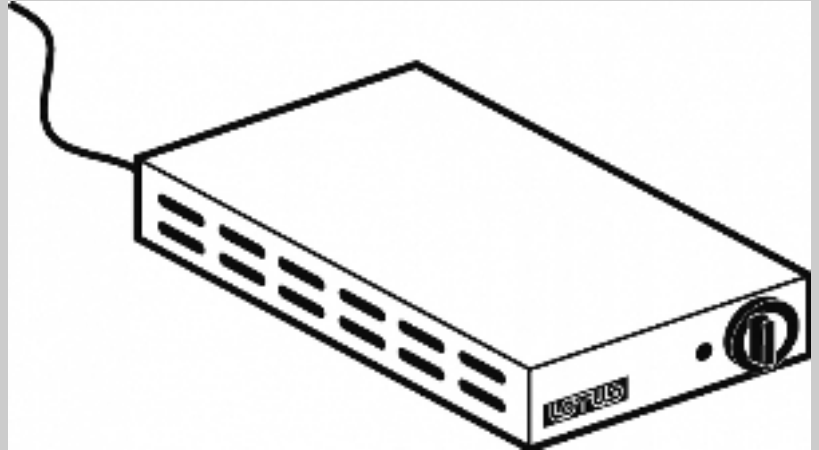

RV

110 2WAYSLOTUS ACCESSORIES

Heater for cabinet

ITALIAN CULINARY ART

The pictures are purely representative. The manufacturer reserves the right to modify the technical data and models without previous notice.

RV

110 2WAYSLOTUS ACCESSORIES

A	Data plate		B	Electrical connection	
---	------------	--	---	-----------------------	--

MODEL: RV
DIMENSIONS: cm. 32x 48,5x 8h
ELECTRIC POWER: 0,75 kW
VOLTAGE: 230V~
FREQUENCY: 50/60 Hz