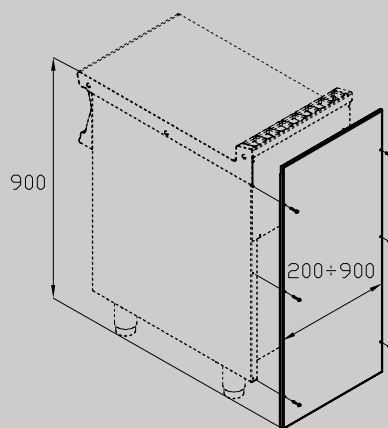

SA-716/916

90 IPERLOTUS
ACCESSORIES

A	Data plate				
---	------------	--	--	--	--

MODEL: SA-716/916
DIMENSIONS: cm. 160x 1,5x 97h

kg: 10
m³: 0.048
mm: 1620x30x980

BUY LOTUS BUY ITALY

The pictures are purely representative. The manufacturer reserves the right to modify the technical data and models without previous notice.