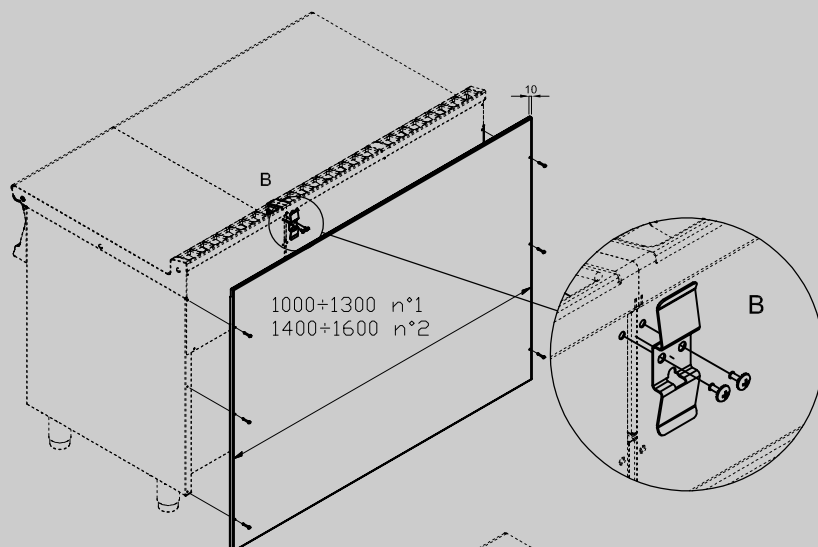

SA-716/916

90 IPERLOTUS
ACCESSORIES

A	Data plate				
---	------------	--	--	--	--

MODEL: SA-716/916
DIMENSIONS: cm. 160x 1,5x 97h

kg: 10
m³: 0.048
mm: 1620x30x980

BUY LOTUS BUY ITALY

The pictures are purely representative. The manufacturer reserves the right to modify the technical data and models without previous notice.