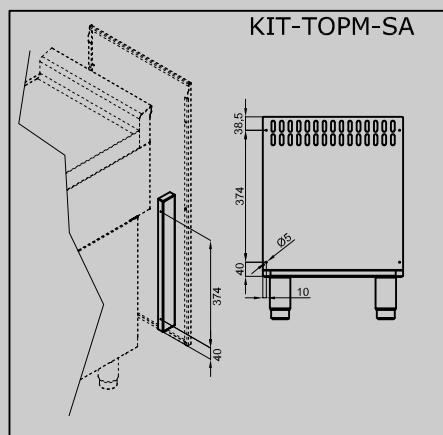

SA-716/916

90 IPERLOTUS
ACCESSORIES

A	Data plate				
---	------------	--	--	--	--

MODEL: SA-716/916
DIMENSIONS: cm. 160x 1,5x 97h

kg: 10
m³: 0.048
mm: 1620x30x980

BUY LOTUS BUY ITALY

The pictures are purely representative. The manufacturer reserves the right to modify the technical data and models without previous notice.