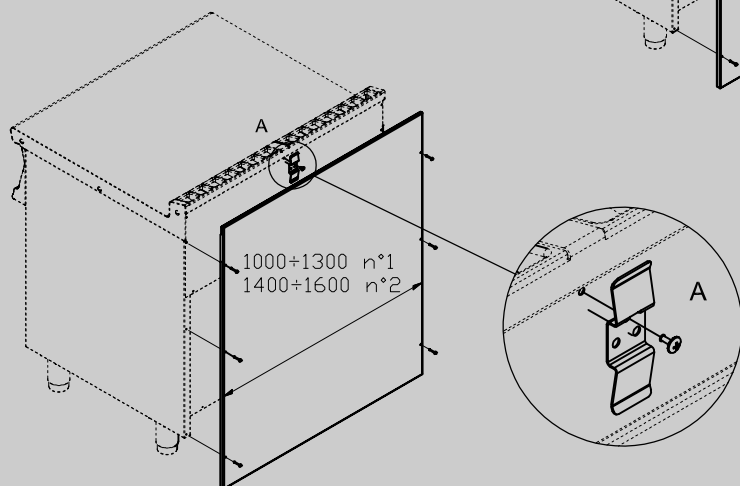

SA-716/916

90 IPERLOTUS
ACCESSORIES

A	Data plate				
---	------------	--	--	--	--

MODEL: SA-716/916
DIMENSIONS: cm. 160x 1,5x 97h

kg: 10
m³: 0.048
mm: 1620x30x980

BUY LOTUS BUY ITALY

The pictures are purely representative. The manufacturer reserves the right to modify the technical data and models without previous notice.