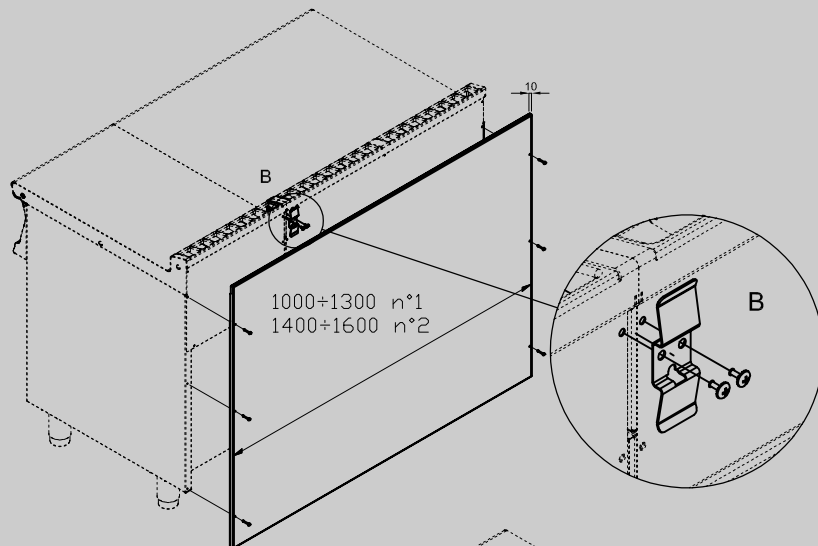

SA-715/915

90 IPERLOTUS
ACCESSORIES

A	Data plate				
---	------------	--	--	--	--

MODEL: SA-715/915
DIMENSIONS: cm. 150x 1,5x 97h

kg: 10
m³: 0.045
mm: 1520x30x980

BUY LOTUS BUY ITALY

The pictures are purely representative. The manufacturer reserves the right to modify the technical data and models without previous notice.