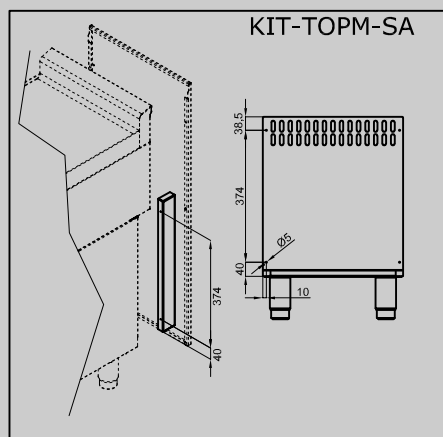

SA-715/915

90 IPERLOTUS
ACCESSORIES

A	Data plate				
---	------------	--	--	--	--

MODEL: SA-715/915
DIMENSIONS: cm. 150x 1,5x 97h

kg: 10
m³: 0.045
mm: 1520x30x980

BUY LOTUS BUY ITALY

The pictures are purely representative. The manufacturer reserves the right to modify the technical data and models without previous notice.