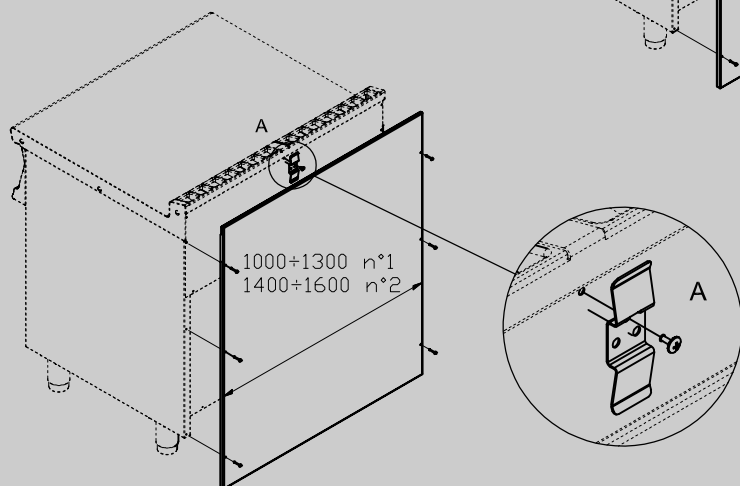

SA-715/915

90 IPERLOTUS
ACCESSORIES

A	Data plate				
---	------------	--	--	--	--

MODEL: SA-715/915
DIMENSIONS: cm. 150x 1,5x 97h

kg: 10
m³: 0.045
mm: 1520x30x980

BUY LOTUS BUY ITALY

The pictures are purely representative. The manufacturer reserves the right to modify the technical data and models without previous notice.