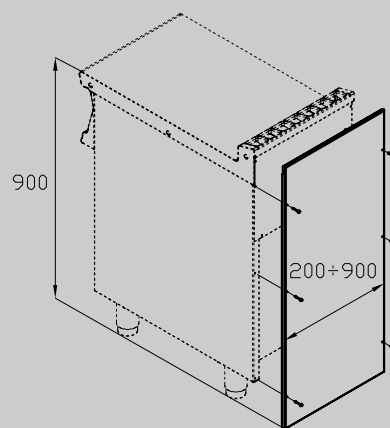

SA-715/915

90 IPERLOTUS
ACCESSORIES

Back cover

ITALIAN CULINARY ART

The pictures are purely representative. The manufacturer reserves the right to modify the technical data and models without previous notice.

SA-715/915

90 IPERLOTUS
ACCESSORIES

A	Data plate				
---	------------	--	--	--	--

MODEL: SA-715/915
DIMENSIONS: cm. 150x 1,5x 97h

kg: 10
m³: 0.045
mm: 1520x30x980

BUY LOTUS BUY ITALY

The pictures are purely representative. The manufacturer reserves the right to modify the technical data and models without previous notice.