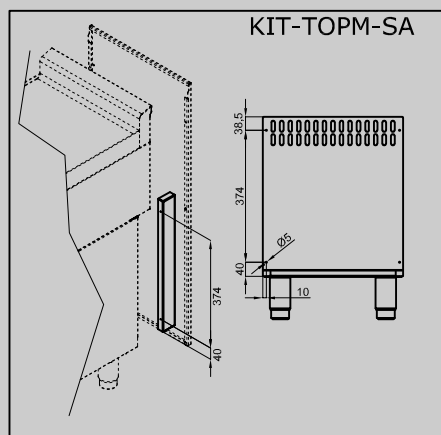

# SA-712/912

90 IPERLOTUS  
ACCESSORIES

A	Data plate				
---	------------	--	--	--	--

MODEL: SA-712/912  
DIMENSIONS: cm. 120x 1,5x 97h

kg: 7  
m<sup>3</sup>: 0.036  
mm: 1220x30x980

BUY LOTUS BUY ITALY

The pictures are purely representative. The manufacturer reserves the right to modify the technical data and models without previous notice.