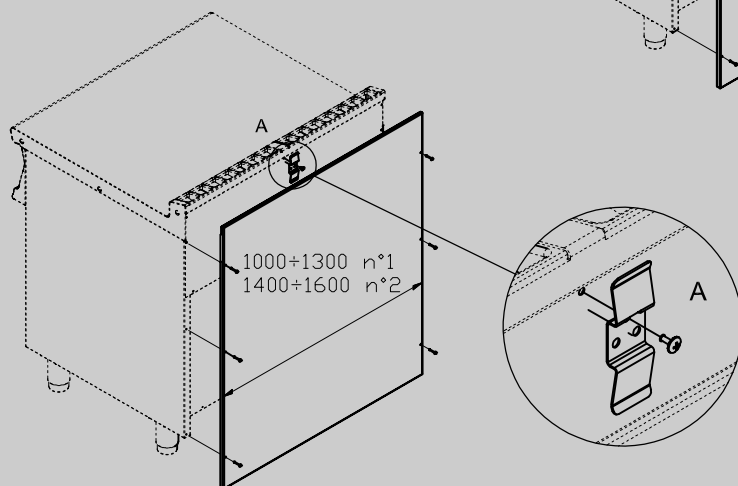

# SA-712/912

90 IPERLOTUS  
ACCESSORIES

A	Data plate				
---	------------	--	--	--	--

MODEL: SA-712/912  
DIMENSIONS: cm. 120x 1,5x 97h

kg: 7  
m<sup>3</sup>: 0.036  
mm: 1220x30x980

BUY LOTUS BUY ITALY

The pictures are purely representative. The manufacturer reserves the right to modify the technical data and models without previous notice.