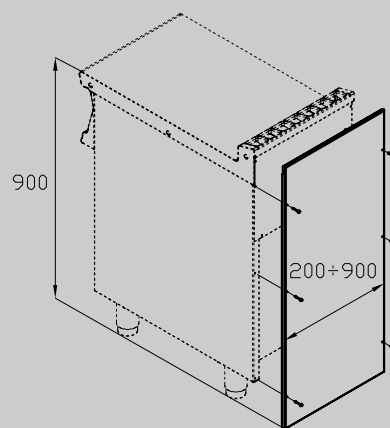

## 90 IPERLOTUS ACCESSORIES

Back cover

ITALIAN CULINARY ART

The pictures are purely representative. The manufacturer reserves the right to modify the technical data and models without previous notice.

# SA-712/912

90 IPERLOTUS  
ACCESSORIES

A	Data plate				
---	------------	--	--	--	--

MODEL: SA-712/912  
DIMENSIONS: cm. 120x 1,5x 97h

kg: 7  
m<sup>3</sup>: 0.036  
mm: 1220x30x980

BUY LOTUS BUY ITALY

The pictures are purely representative. The manufacturer reserves the right to modify the technical data and models without previous notice.