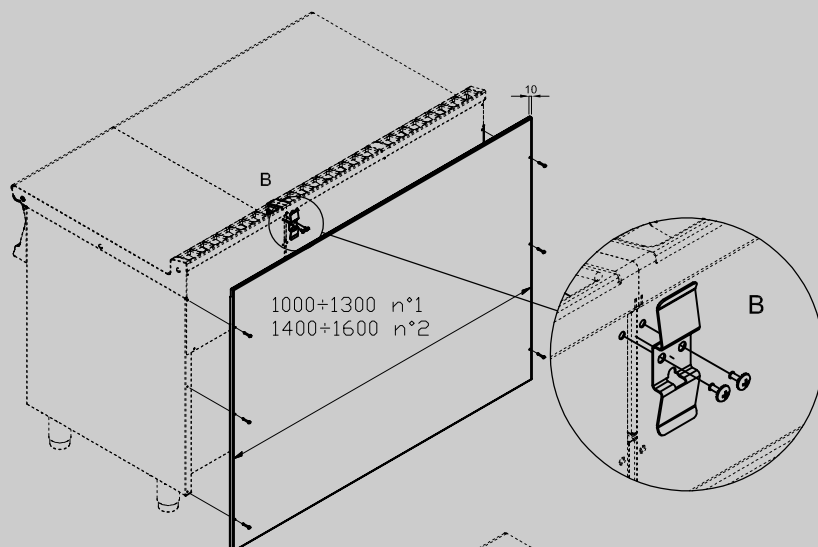

# SA-712/912

90 IPERLOTUS  
ACCESSORIES

A	Data plate				
---	------------	--	--	--	--

MODEL: SA-712/912  
DIMENSIONS: cm. 120x 1,5x 97h

kg: 7  
m<sup>3</sup>: 0.036  
mm: 1220x30x980

BUY LOTUS BUY ITALY

The pictures are purely representative. The manufacturer reserves the right to modify the technical data and models without previous notice.