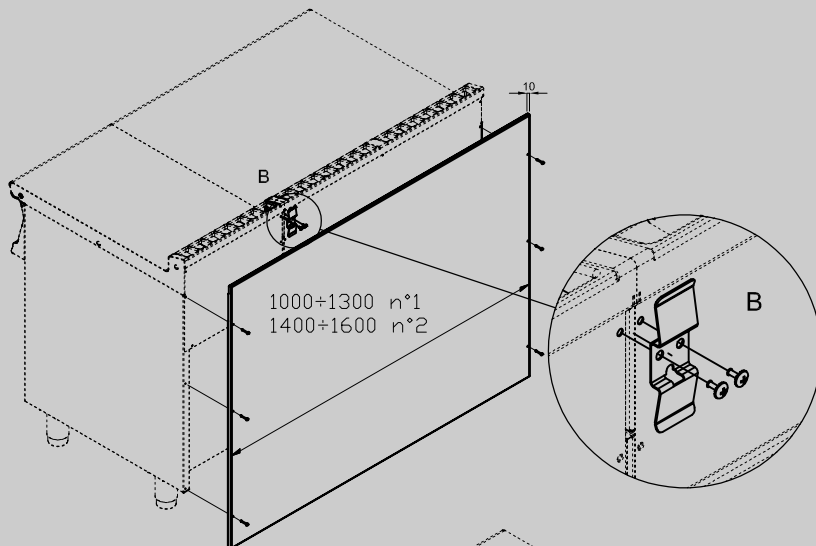

SA-711/911

90 IPERLOTUS
ACCESSORIES

A	Data plate				
---	------------	--	--	--	--

MODEL: SA-711/911
DIMENSIONS: cm. 110x 1,5x 97h

kg: 7
m³: 0.033
mm: 1120x30x980

BUY LOTUS BUY ITALY

The pictures are purely representative. The manufacturer reserves the right to modify the technical data and models without previous notice.