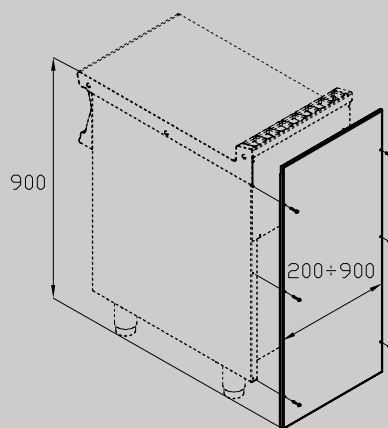

SA-711/911

90 IPERLOTUS
ACCESSORIES

A	Data plate				
---	------------	--	--	--	--

MODEL: SA-711/911
DIMENSIONS: cm. 110x 1,5x 97h

kg: 7
m³: 0.033
mm: 1120x30x980

BUY LOTUS BUY ITALY

The pictures are purely representative. The manufacturer reserves the right to modify the technical data and models without previous notice.