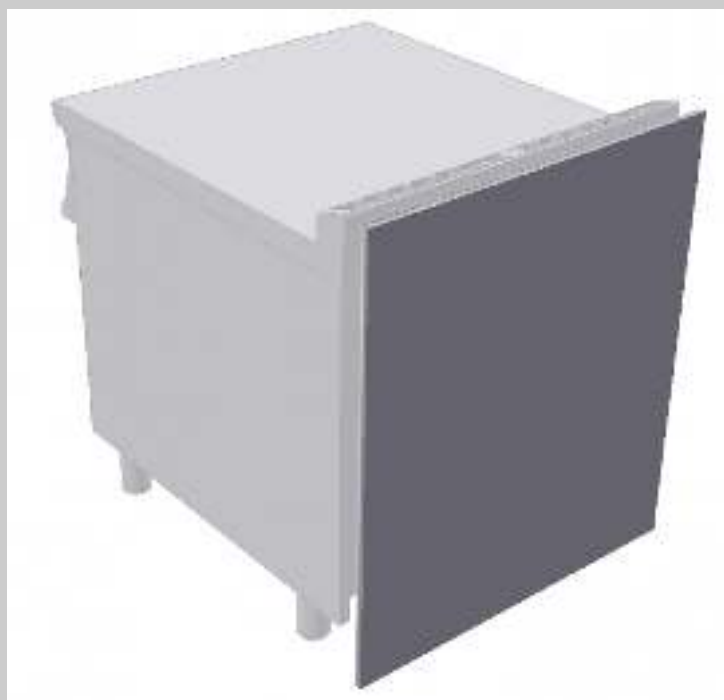

SA-711/911

90 IPERLOTUS
ACCESSORIES

Back cover

ITALIAN CULINARY ART

The pictures are purely representative. The manufacturer reserves the right to modify the technical data and models without previous notice.

SA-711/911

90 IPERLOTUS
ACCESSORIES

A	Data plate				
---	------------	--	--	--	--

MODEL: SA-711/911
DIMENSIONS: cm. 110x 1,5x 97h

kg: 7
m³: 0.033
mm: 1120x30x980

BUY LOTUS BUY ITALY

The pictures are purely representative. The manufacturer reserves the right to modify the technical data and models without previous notice.