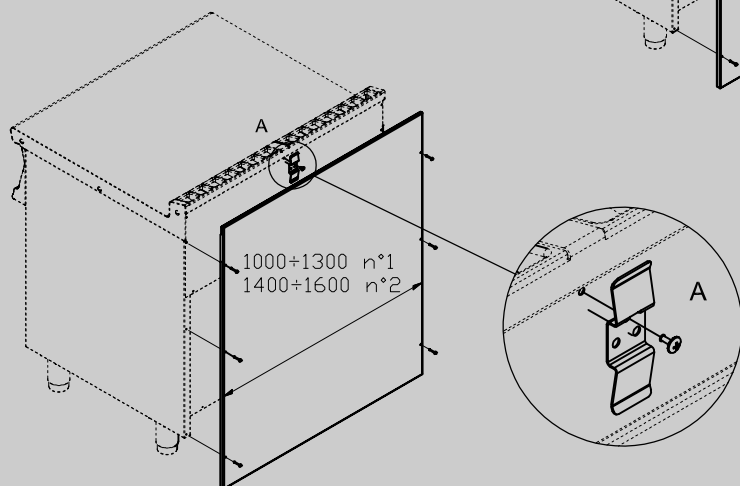

SA-711/911

90 IPERLOTUS
ACCESSORIES

A	Data plate				
---	------------	--	--	--	--

MODEL: SA-711/911
DIMENSIONS: cm. 110x 1,5x 97h

kg: 7
m³: 0.033
mm: 1120x30x980

BUY LOTUS BUY ITALY

The pictures are purely representative. The manufacturer reserves the right to modify the technical data and models without previous notice.