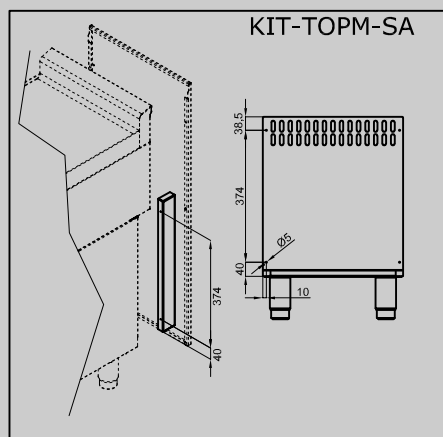

SA-711/911

90 IPERLOTUS
ACCESSORIES

A	Data plate				
---	------------	--	--	--	--

MODEL: SA-711/911
DIMENSIONS: cm. 110x 1,5x 97h

kg: 7
m³: 0.033
mm: 1120x30x980

BUY LOTUS BUY ITALY

The pictures are purely representative. The manufacturer reserves the right to modify the technical data and models without previous notice.