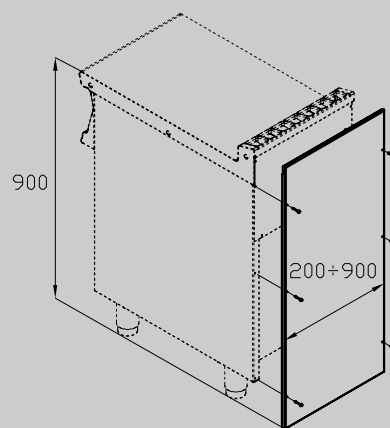

SA-710/910

90 IPERLOTUS
ACCESSORIES

Back cover

ITALIAN CULINARY ART

The pictures are purely representative. The manufacturer reserves the right to modify the technical data and models without previous notice.

SA-710/910

90 IPERLOTUS
ACCESSORIES

A	Data plate				
---	------------	--	--	--	--

MODEL: SA-710/910
DIMENSIONS: cm. 100x 1,5x 97h

kg: 6
m³: 0.03
mm: 1020x30x980

BUY LOTUS BUY ITALY

The pictures are purely representative. The manufacturer reserves the right to modify the technical data and models without previous notice.