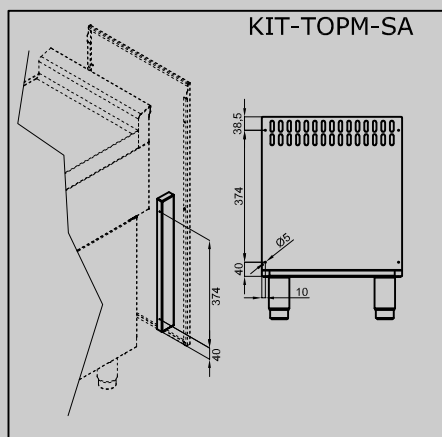

SA-710/910

90 IPERLOTUS
ACCESSORIES

A	Data plate				
---	------------	--	--	--	--

MODEL: SA-710/910
DIMENSIONS: cm. 100x 1,5x 97h

kg: 6
m³: 0.03
mm: 1020x30x980

BUY LOTUS BUY ITALY

The pictures are purely representative. The manufacturer reserves the right to modify the technical data and models without previous notice.