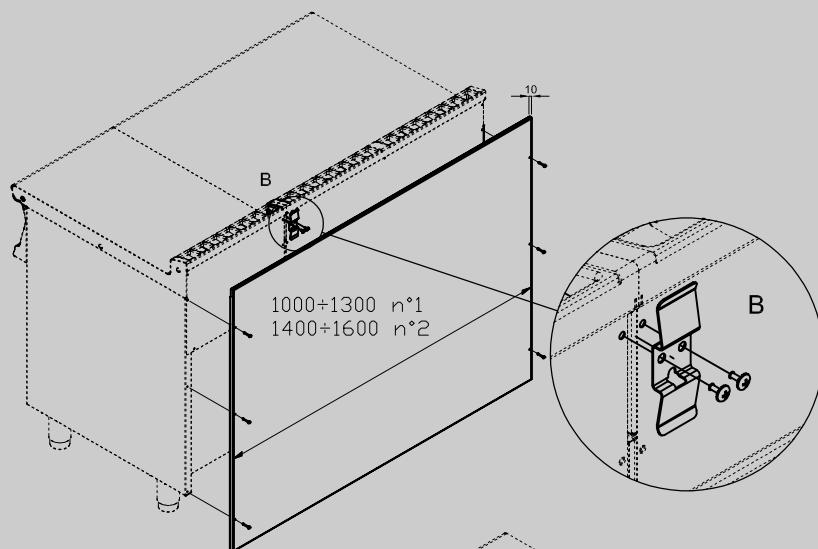

SA-710/910

90 IPERLOTUS
ACCESSORIES

A	Data plate				
---	------------	--	--	--	--

MODEL: SA-710/910
DIMENSIONS: cm. 100x 1,5x 97h

kg: 6
m³: 0.03
mm: 1020x30x980

BUY LOTUS BUY ITALY

The pictures are purely representative. The manufacturer reserves the right to modify the technical data and models without previous notice.