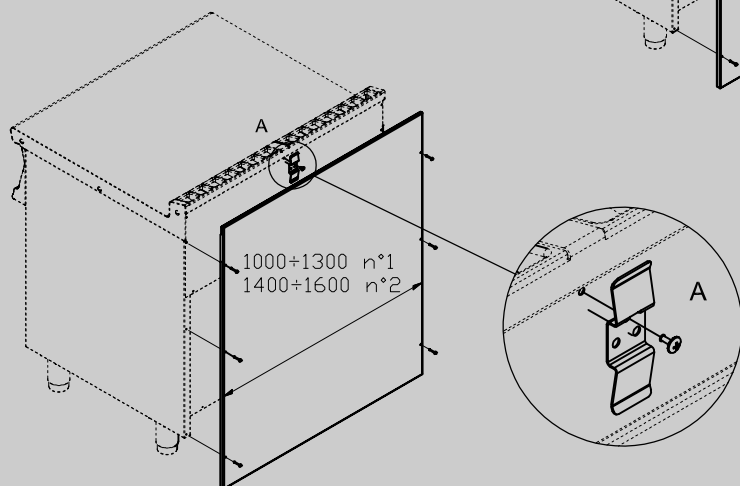

SA-710/910

90 IPERLOTUS
ACCESSORIES

A	Data plate				
---	------------	--	--	--	--

MODEL: SA-710/910
DIMENSIONS: cm. 100x 1,5x 97h

kg: 6
m³: 0.03
mm: 1020x30x980

BUY LOTUS BUY ITALY

The pictures are purely representative. The manufacturer reserves the right to modify the technical data and models without previous notice.