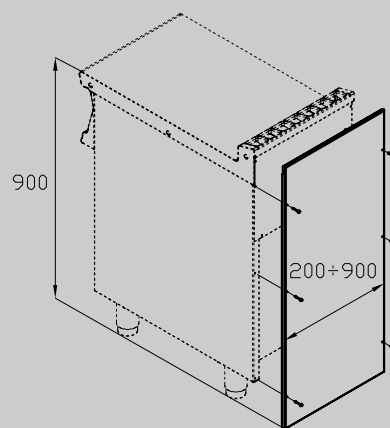

SA-79/99

90 IPERLOTUS ACCESSORIES

A	Data plate				
---	------------	--	--	--	--

MODEL: SA-79/99
DIMENSIONS: cm. 90x 1,5x 97h

kg: 6
m³: 0.027
mm: 920x30x980

BUY LOTUS BUY ITALY

The pictures are purely representative. The manufacturer reserves the right to modify the technical data and models without previous notice.