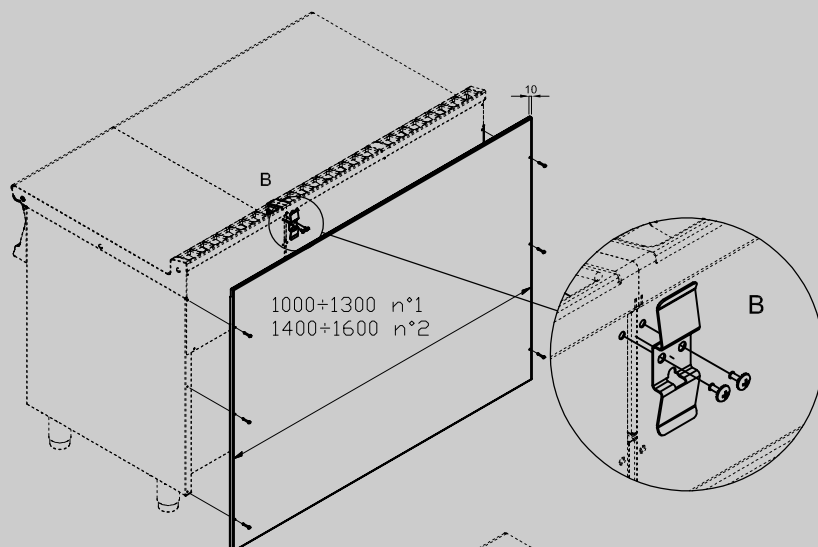

SA-79/99

90 IPERLOTUS ACCESSORIES

A	Data plate				
---	------------	--	--	--	--

MODEL: SA-79/99
DIMENSIONS: cm. 90x 1,5x 97h

kg: 6
m³: 0.027
mm: 920x30x980

BUY LOTUS BUY ITALY

The pictures are purely representative. The manufacturer reserves the right to modify the technical data and models without previous notice.