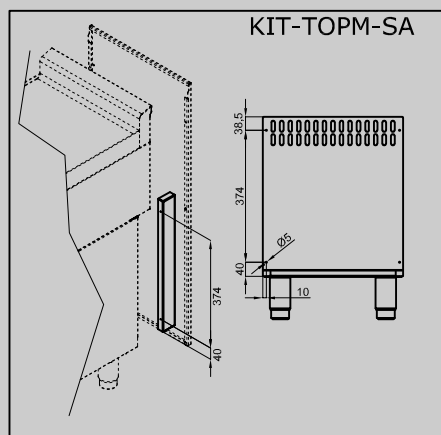

SA-79/99

90 IPERLOTUS ACCESSORIES

A	Data plate				
---	------------	--	--	--	--

MODEL: SA-79/99
DIMENSIONS: cm. 90x 1,5x 97h

kg: 6
m³: 0.027
mm: 920x30x980

BUY LOTUS BUY ITALY

The pictures are purely representative. The manufacturer reserves the right to modify the technical data and models without previous notice.