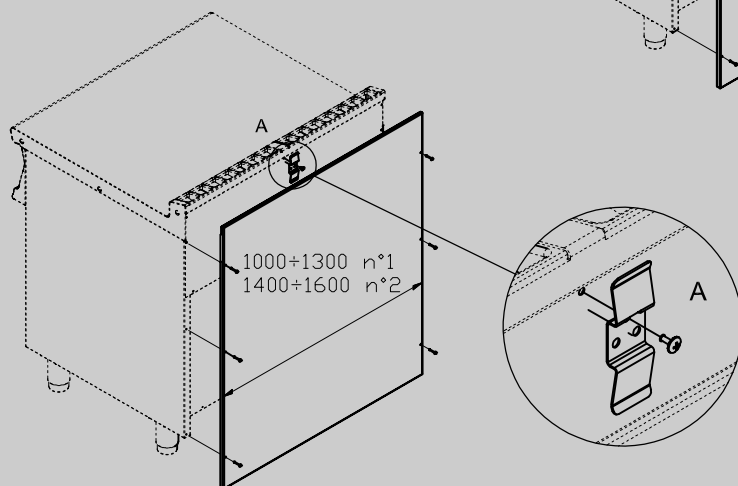

SA-79/99

90 IPERLOTUS ACCESSORIES

A	Data plate				
---	------------	--	--	--	--

MODEL: SA-79/99
DIMENSIONS: cm. 90x 1,5x 97h

kg: 6
m³: 0.027
mm: 920x30x980

BUY LOTUS BUY ITALY

The pictures are purely representative. The manufacturer reserves the right to modify the technical data and models without previous notice.