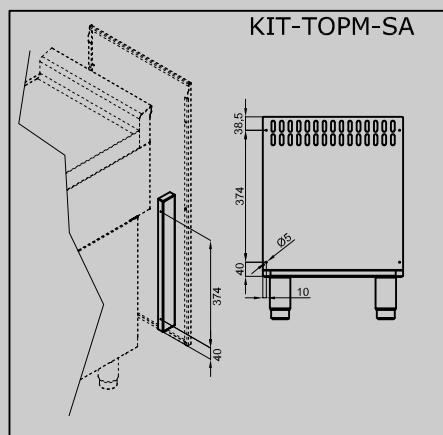

SA-78/98

90 IPERLOTUS ACCESSORIES

A	Data plate				
---	------------	--	--	--	--

MODEL: SA-78/98
DIMENSIONS: cm. 80x 1,5x 97h

kg: 5
m³: 0.024
mm: 820x30x980

BUY LOTUS BUY ITALY

The pictures are purely representative. The manufacturer reserves the right to modify the technical data and models without previous notice.