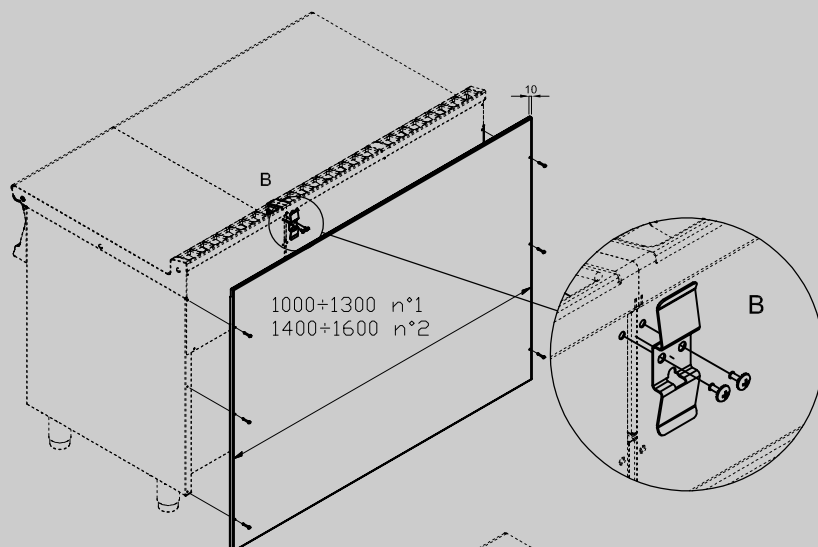

SA-78/98

90 IPERLOTUS ACCESSORIES

A	Data plate				
---	------------	--	--	--	--

MODEL: SA-78/98
DIMENSIONS: cm. 80x 1,5x 97h

kg: 5
m³: 0.024
mm: 820x30x980

BUY LOTUS BUY ITALY

The pictures are purely representative. The manufacturer reserves the right to modify the technical data and models without previous notice.