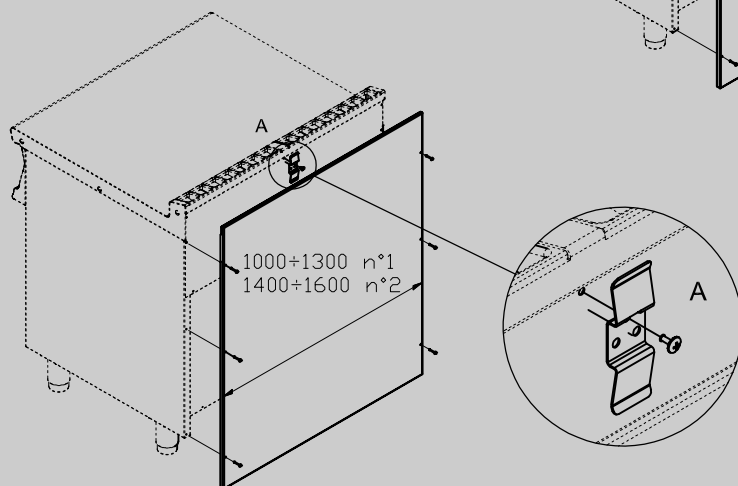

SA-78/98

90 IPERLOTUS ACCESSORIES

A	Data plate				
---	------------	--	--	--	--

MODEL: SA-78/98
DIMENSIONS: cm. 80x 1,5x 97h

kg: 5
m³: 0.024
mm: 820x30x980

BUY LOTUS BUY ITALY

The pictures are purely representative. The manufacturer reserves the right to modify the technical data and models without previous notice.