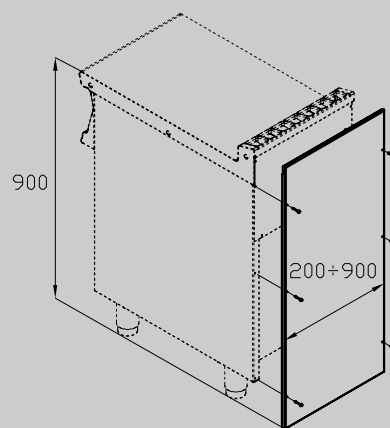

SA-78/98

90 IPERLOTUS ACCESSORIES

Back cover

ITALIAN CULINARY ART

The pictures are purely representative. The manufacturer reserves the right to modify the technical data and models without previous notice.

SA-78/98

90 IPERLOTUS ACCESSORIES

A	Data plate				
---	------------	--	--	--	--

MODEL: SA-78/98
DIMENSIONS: cm. 80x 1,5x 97h

kg: 5
m³: 0.024
mm: 820x30x980

BUY LOTUS BUY ITALY

The pictures are purely representative. The manufacturer reserves the right to modify the technical data and models without previous notice.