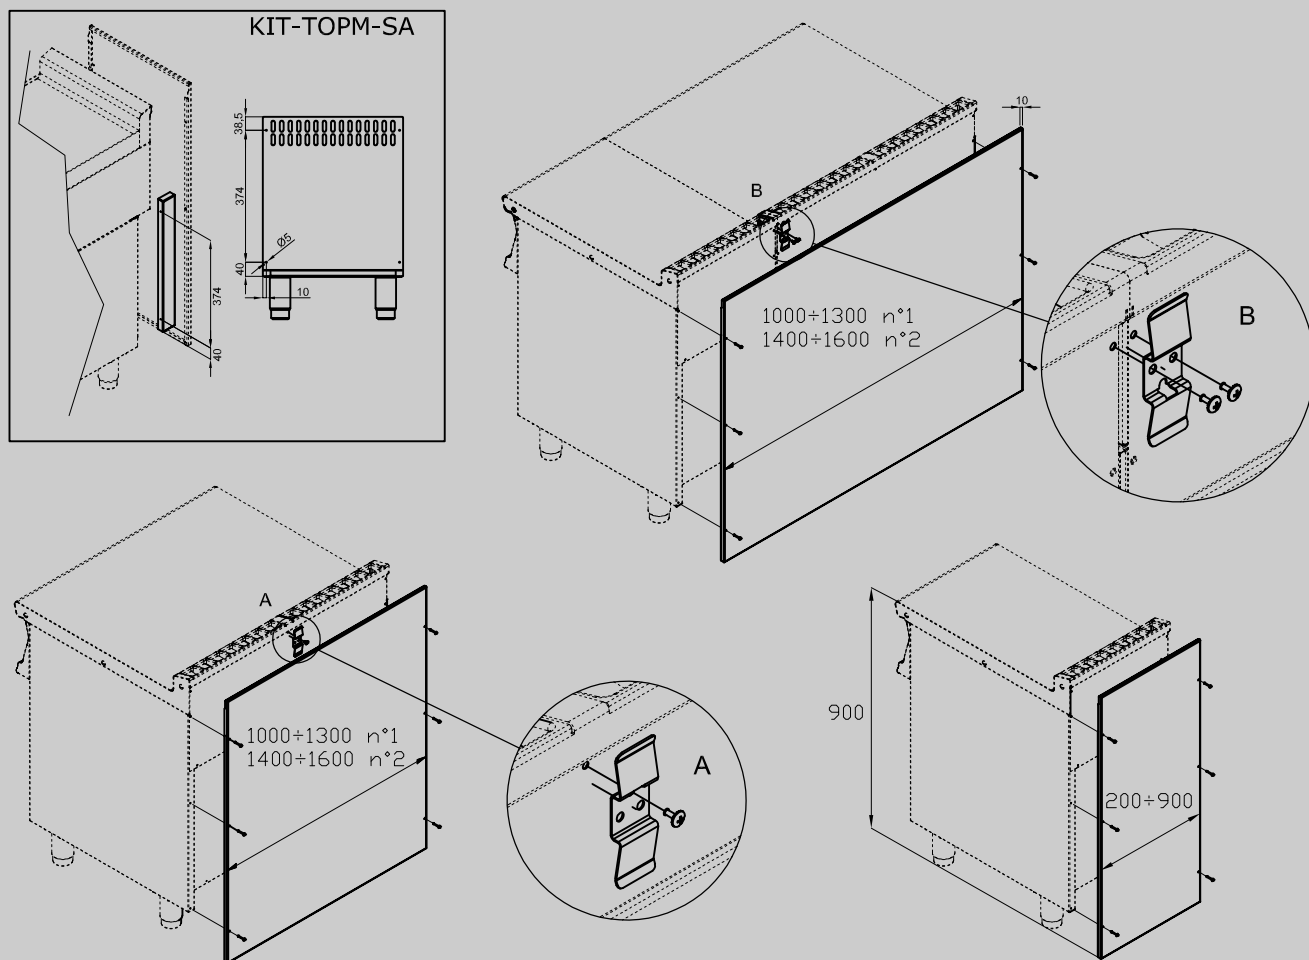

## 90 IPERLOTUS ACCESSORIES

A	Data plate				
---	------------	--	--	--	--

MODEL: SA-75/95  
DIMENSIONS: cm. 50x 1,5x 97h

kg: 4  
m<sup>3</sup>: 0.015  
mm: 520x30x980

BUY LOTUS BUY ITALY

The pictures are purely representative. The manufacturer reserves the right to modify the technical data and models without previous notice.