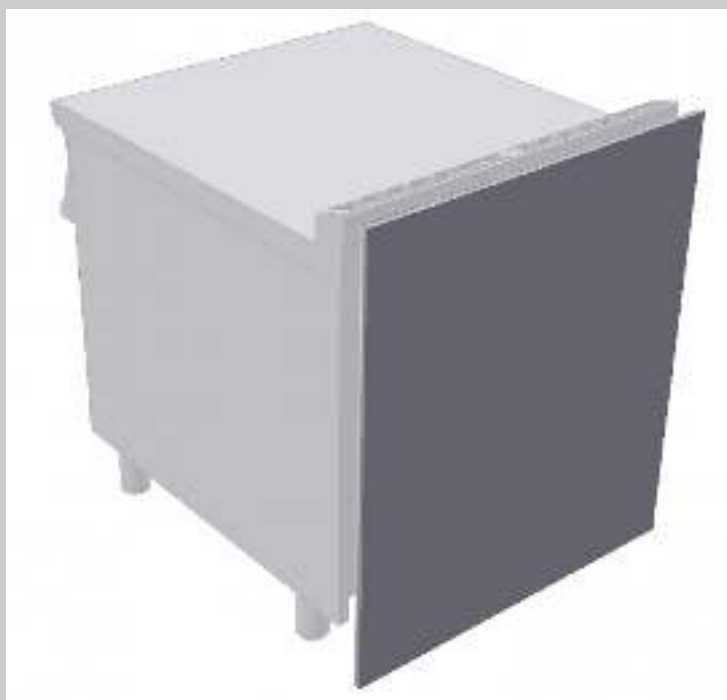

SA-74/94

90 IPERLOTUS ACCESSORIES

Back cover

ITALIAN CULINARY ART

The pictures are purely representative. The manufacturer reserves the right to modify the technical data and models without previous notice.

SA-74/94

90 IPERLOTUS ACCESSORIES

A	Data plate				
---	------------	--	--	--	--

MODEL: SA-74/94
DIMENSIONS: cm. 40x 1,5x 97h

kg: 3
m³: 0.012
mm: 420x30x980

BUY LOTUS BUY ITALY

The pictures are purely representative. The manufacturer reserves the right to modify the technical data and models without previous notice.