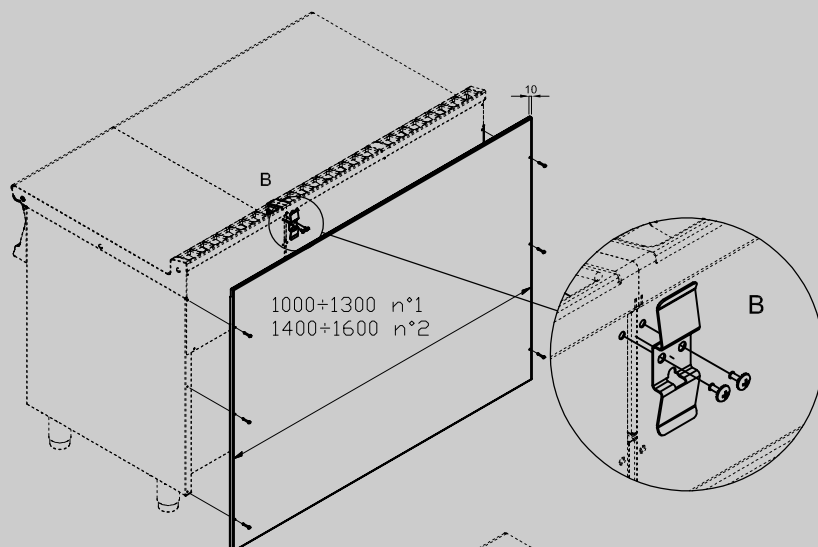

SA-74/94

90 IPERLOTUS ACCESSORIES

A	Data plate				
---	------------	--	--	--	--

MODEL: SA-74/94
DIMENSIONS: cm. 40x 1,5x 97h

kg: 3
m³: 0.012
mm: 420x30x980

BUY LOTUS BUY ITALY

The pictures are purely representative. The manufacturer reserves the right to modify the technical data and models without previous notice.