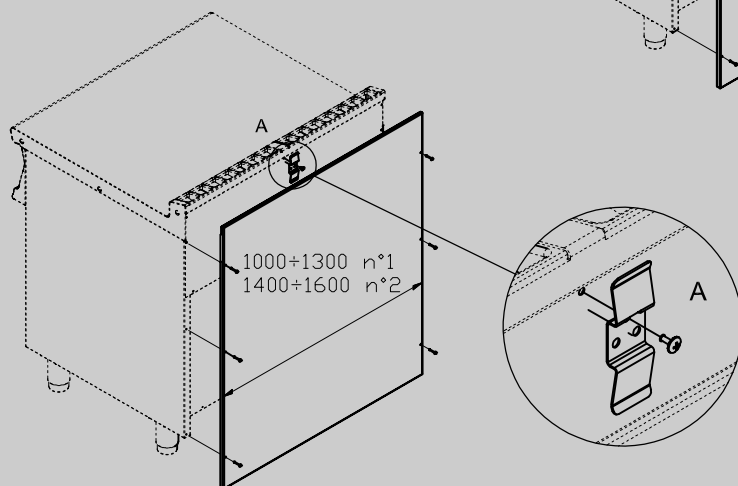

SA-74/94

90 IPERLOTUS ACCESSORIES

A	Data plate				
---	------------	--	--	--	--

MODEL: SA-74/94
DIMENSIONS: cm. 40x 1,5x 97h

kg: 3
m³: 0.012
mm: 420x30x980

BUY LOTUS BUY ITALY

The pictures are purely representative. The manufacturer reserves the right to modify the technical data and models without previous notice.