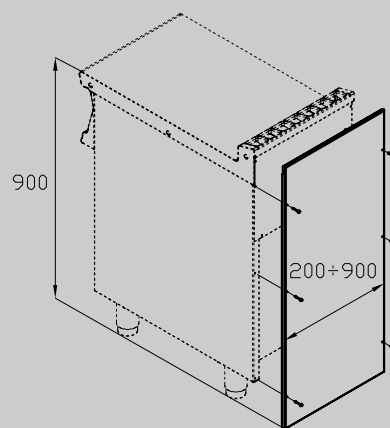

SA-74/94

90 IPERLOTUS ACCESSORIES

A	Data plate				
---	------------	--	--	--	--

MODEL: SA-74/94
DIMENSIONS: cm. 40x 1,5x 97h

kg: 3
m³: 0.012
mm: 420x30x980

BUY LOTUS BUY ITALY

The pictures are purely representative. The manufacturer reserves the right to modify the technical data and models without previous notice.