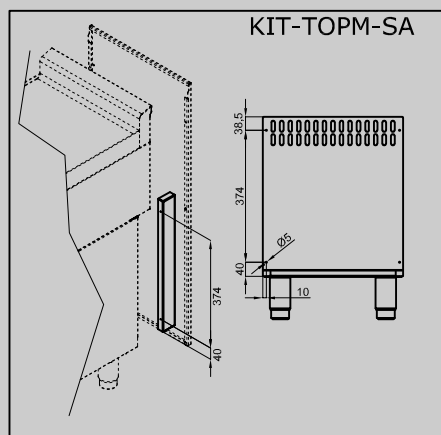

SA-74/94

90 IPERLOTUS ACCESSORIES

A	Data plate				
---	------------	--	--	--	--

MODEL: SA-74/94
DIMENSIONS: cm. 40x 1,5x 97h

kg: 3
m³: 0.012
mm: 420x30x980

BUY LOTUS BUY ITALY

The pictures are purely representative. The manufacturer reserves the right to modify the technical data and models without previous notice.