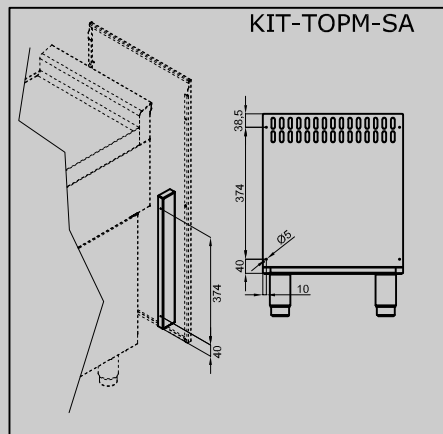

SA-73/93

90 IPERLOTUS ACCESSORIES

A	Data plate				
---	------------	--	--	--	--

MODEL: SA-73/93
DIMENSIONS: cm. 30x 1,5x 97h

kg: 3
m³: 0.009
mm: 320x30x980

BUY LOTUS BUY ITALY

The pictures are purely representative. The manufacturer reserves the right to modify the technical data and models without previous notice.