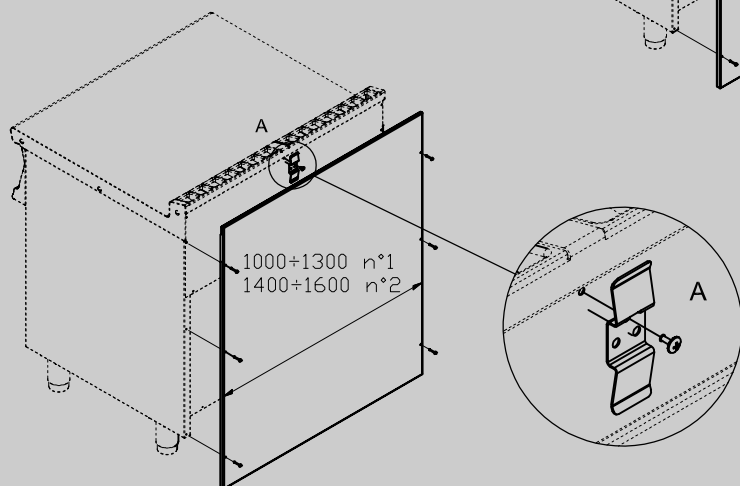

SA-73/93

90 IPERLOTUS ACCESSORIES

A	Data plate				
---	------------	--	--	--	--

MODEL: SA-73/93
DIMENSIONS: cm. 30x 1,5x 97h

kg: 3
m³: 0.009
mm: 320x30x980

BUY LOTUS BUY ITALY

The pictures are purely representative. The manufacturer reserves the right to modify the technical data and models without previous notice.