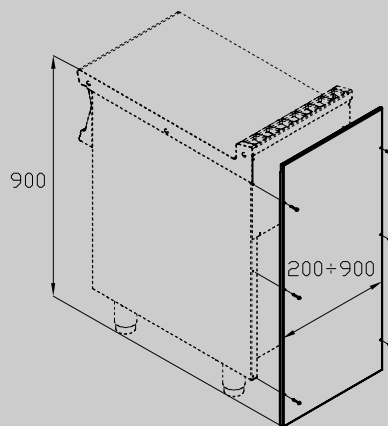

SA-73/93

90 IPERLOTUS ACCESSORIES

A	Data plate				
---	------------	--	--	--	--

MODEL: SA-73/93
DIMENSIONS: cm. 30x 1,5x 97h

kg: 3
m³: 0.009
mm: 320x30x980

BUY LOTUS BUY ITALY

The pictures are purely representative. The manufacturer reserves the right to modify the technical data and models without previous notice.