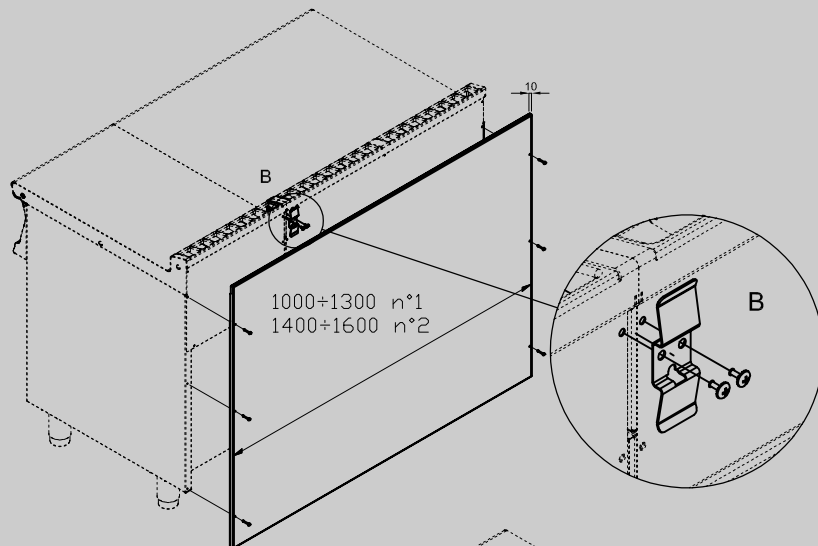

SA-73/93

90 IPERLOTUS ACCESSORIES

A	Data plate				
---	------------	--	--	--	--

MODEL: SA-73/93
DIMENSIONS: cm. 30x 1,5x 97h

kg: 3
m³: 0.009
mm: 320x30x980

BUY LOTUS BUY ITALY

The pictures are purely representative. The manufacturer reserves the right to modify the technical data and models without previous notice.