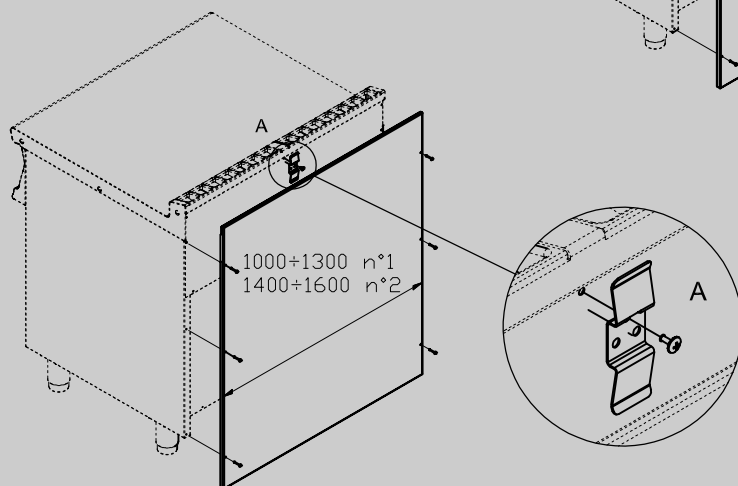

SA-72/92

90 IPERLOTUS ACCESSORIES

A	Data plate				
---	------------	--	--	--	--

MODEL: SA-72/92
DIMENSIONS: cm. 20x 1,5x 97h

kg: 2
m³: 0.006
mm: 220x30x980

BUY LOTUS BUY ITALY

The pictures are purely representative. The manufacturer reserves the right to modify the technical data and models without previous notice.