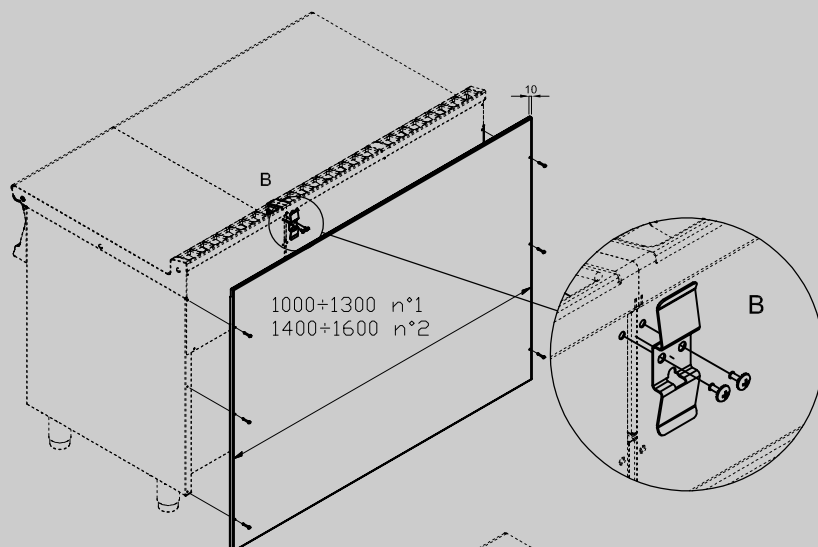

SA-72/92

90 IPERLOTUS ACCESSORIES

A	Data plate				
---	------------	--	--	--	--

MODEL: SA-72/92
DIMENSIONS: cm. 20x 1,5x 97h

kg: 2
m³: 0.006
mm: 220x30x980

BUY LOTUS BUY ITALY

The pictures are purely representative. The manufacturer reserves the right to modify the technical data and models without previous notice.