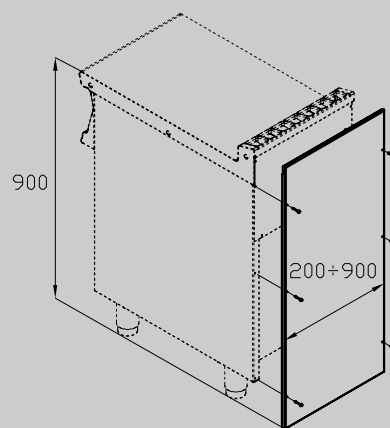

SA-72/92

90 IPERLOTUS ACCESSORIES

A	Data plate				
---	------------	--	--	--	--

MODEL: SA-72/92
DIMENSIONS: cm. 20x 1,5x 97h

kg: 2
m³: 0.006
mm: 220x30x980

BUY LOTUS BUY ITALY

The pictures are purely representative. The manufacturer reserves the right to modify the technical data and models without previous notice.