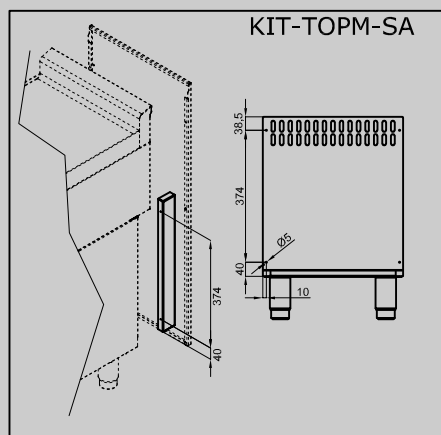

SA-72/92

90 IPERLOTUS ACCESSORIES

A	Data plate				
---	------------	--	--	--	--

MODEL: SA-72/92
DIMENSIONS: cm. 20x 1,5x 97h

kg: 2
m³: 0.006
mm: 220x30x980

BUY LOTUS BUY ITALY

The pictures are purely representative. The manufacturer reserves the right to modify the technical data and models without previous notice.