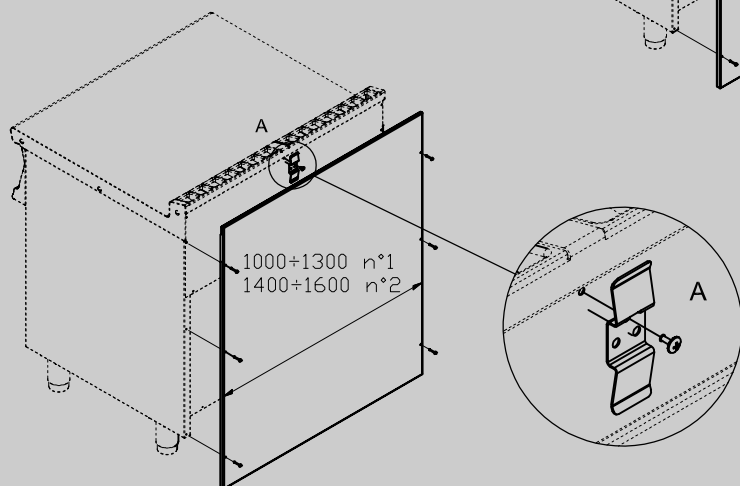

KIT-TOPM-SA

90 IPERLOTUS
ACCESSORIES

Side KIT for back cover mounted on the TOP
machine and Stand "M-.."

ITALIAN CULINARY ART

The pictures are purely representative. The manufacturer reserves the right to modify the technical data and models without previous notice.

KIT-TOPM-SA

90 IPERLOTUS
ACCESSORIES

A	Data plate				
---	------------	--	--	--	--

MODEL:

KIT-TOPM-SA

kg: 1
m³: 0.005
mm: 500x100x100

BUY LOTUS BUY ITALY

The pictures are purely representative. The manufacturer reserves the right to modify the technical data and models without previous notice.