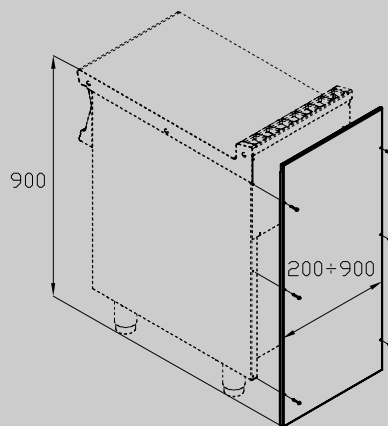

KIT-TOPM-SA

90 IPERLOTUS
ACCESSORIES

Side KIT for back cover mounted on the TOP
machine and Stand "M-.."

ITALIAN CULINARY ART

The pictures are purely representative. The manufacturer reserves the right to modify the technical data and models without previous notice.

KIT-TOPM-SA

90 IPERLOTUS
ACCESSORIES

A	Data plate				
---	------------	--	--	--	--

MODEL:

KIT-TOPM-SA

kg: 1
m³: 0.005
mm: 500x100x100

BUY LOTUS BUY ITALY

The pictures are purely representative. The manufacturer reserves the right to modify the technical data and models without previous notice.