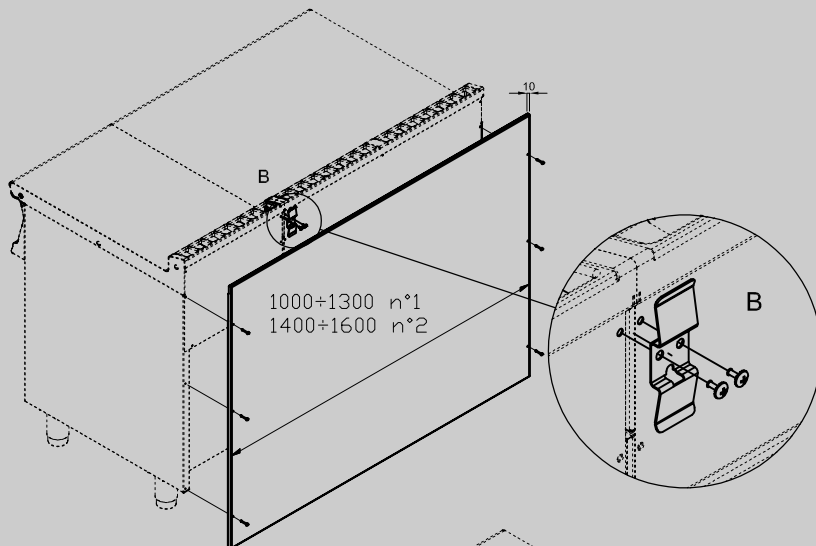

KIT-TOPM-SA

90 IPERLOTUS
ACCESSORIES

Side KIT for back cover mounted on the TOP
machine and Stand "M-.."

ITALIAN CULINARY ART

The pictures are purely representative. The manufacturer reserves the right to modify the technical data and models without previous notice.

KIT-TOPM-SA

90 IPERLOTUS
ACCESSORIES

A	Data plate				
---	------------	--	--	--	--

MODEL:

KIT-TOPM-SA

kg: 1
m³: 0.005
mm: 500x100x100

BUY LOTUS BUY ITALY

The pictures are purely representative. The manufacturer reserves the right to modify the technical data and models without previous notice.