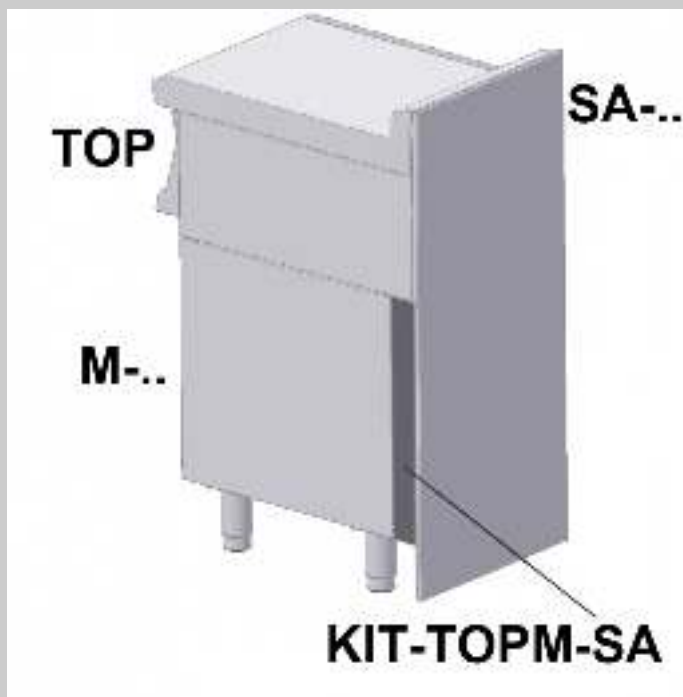

KIT-TOPM-SA

90 IPERLOTUS
ACCESSORIES

Side KIT for back cover mounted on the TOP
machine and Stand "M-.."

ITALIAN CULINARY ART

The pictures are purely representative. The manufacturer reserves the right to modify the technical data and models without previous notice.

KIT-TOPM-SA

90 IPERLOTUS
ACCESSORIES

A	Data plate				
---	------------	--	--	--	--

MODEL:

KIT-TOPM-SA

kg: 1
m³: 0.005
mm: 500x100x100

BUY LOTUS BUY ITALY

The pictures are purely representative. The manufacturer reserves the right to modify the technical data and models without previous notice.