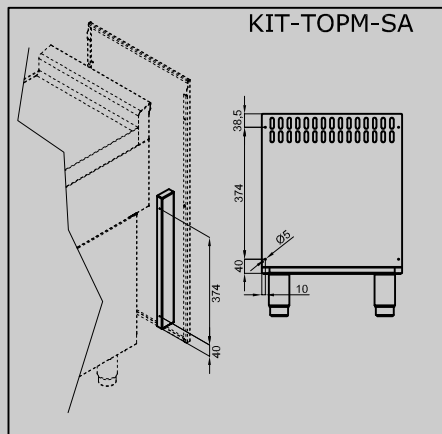

KIT-TOPM-SA

90 IPERLOTUS
ACCESSORIES

Side KIT for back cover mounted on the TOP
machine and Stand "M-.."

ITALIAN CULINARY ART

The pictures are purely representative. The manufacturer reserves the right to modify the technical data and models without previous notice.

KIT-TOPM-SA

90 IPERLOTUS
ACCESSORIES

A	Data plate				
---	------------	--	--	--	--

MODEL:

KIT-TOPM-SA

kg: 1
m³: 0.005
mm: 500x100x100

BUY LOTUS BUY ITALY

The pictures are purely representative. The manufacturer reserves the right to modify the technical data and models without previous notice.