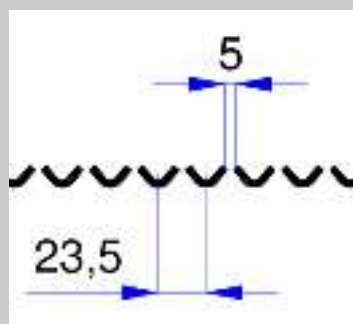

08570402

110 2WAYSLOTUS GRILL ACCESSORIES

Grid V for CW-114G

ITALIAN CULINARY ART

The pictures are purely representative. The manufacturer reserves the right to modify the technical data and models without previous notice.

08570402

110 2WAYSLOTUS
GRILL ACCESSORIES

A	Data plate				
---	------------	--	--	--	--

MODEL: 08570402

DIMENSIONS: cm. 36x 51

kg: 11
m³: 0.026
mm: 400x650x100

BUY LOTUS BUY ITALY

The pictures are purely representative. The manufacturer reserves the right to modify the technical data and models without previous notice.