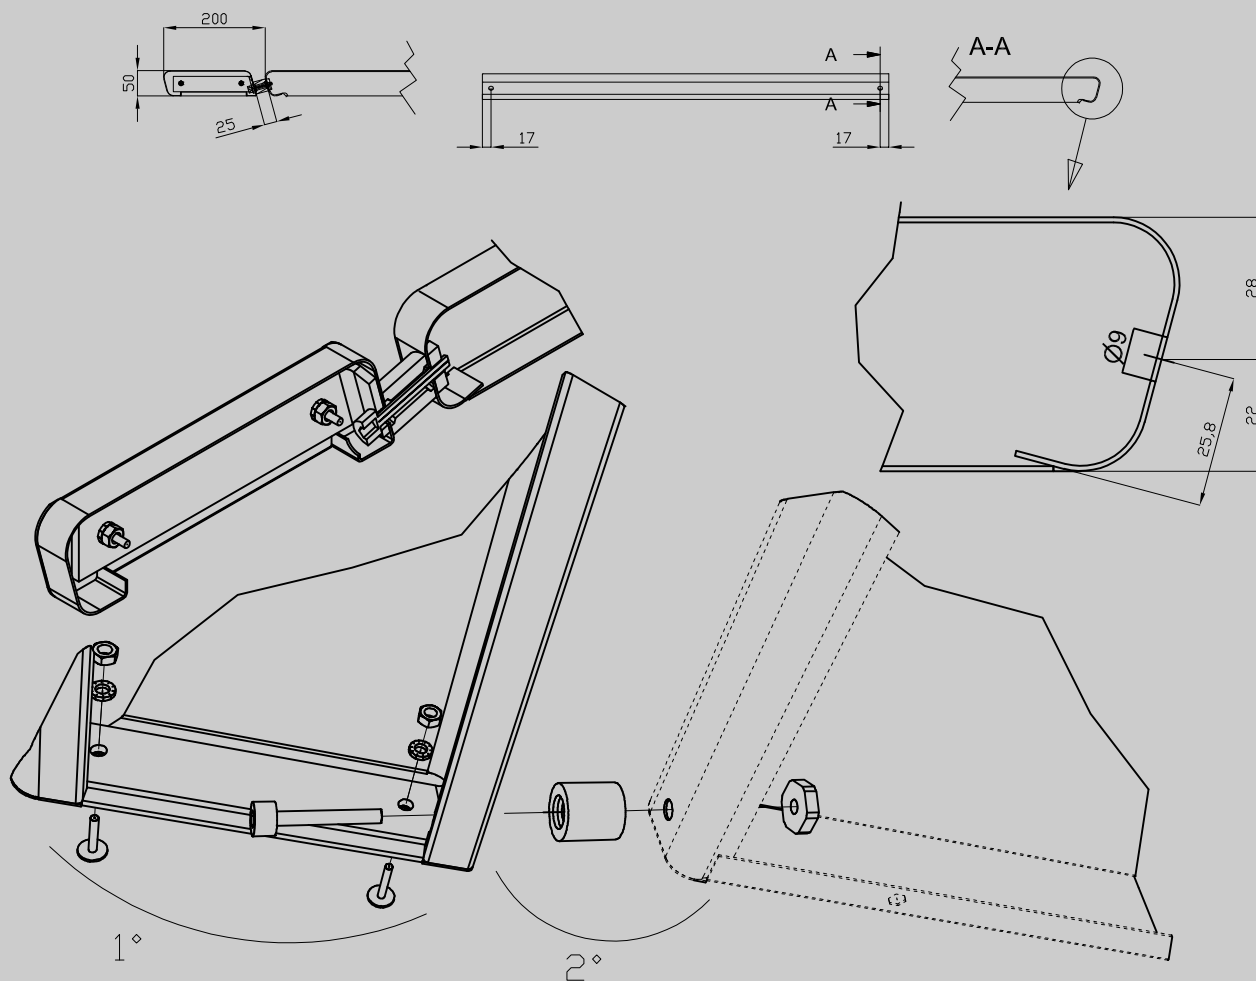

08570116

90 IPERLOTUS ACCESSORIES

A	Data plate				
---	------------	--	--	--	--

MODEL: 08570116
DIMENSIONS: cm. 160x 21x 5h

kg: 11.2
m³: 0.026
mm: 1640x260x60

BUY LOTUS BUY ITALY

The pictures are purely representative. The manufacturer reserves the right to modify the technical data and models without previous notice.