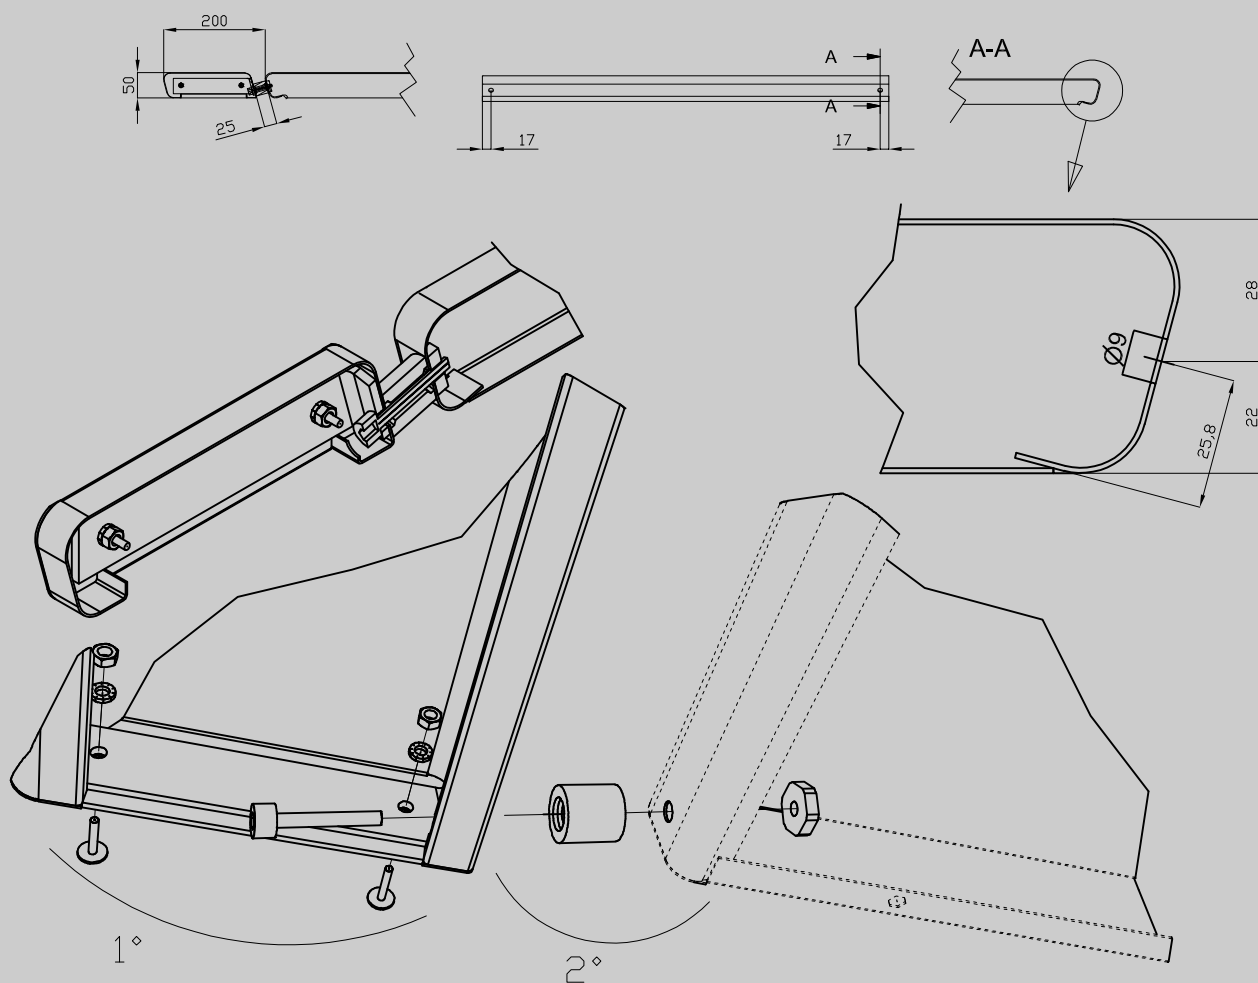

08570115

90 IPERLOTUS ACCESSORIES

A	Data plate				
---	------------	--	--	--	--

MODEL: 08570115
DIMENSIONS: cm. 150x 21x 5h

kg: 10.5
m³: 0.024
mm: 1540x260x60

BUY LOTUS BUY ITALY

The pictures are purely representative. The manufacturer reserves the right to modify the technical data and models without previous notice.