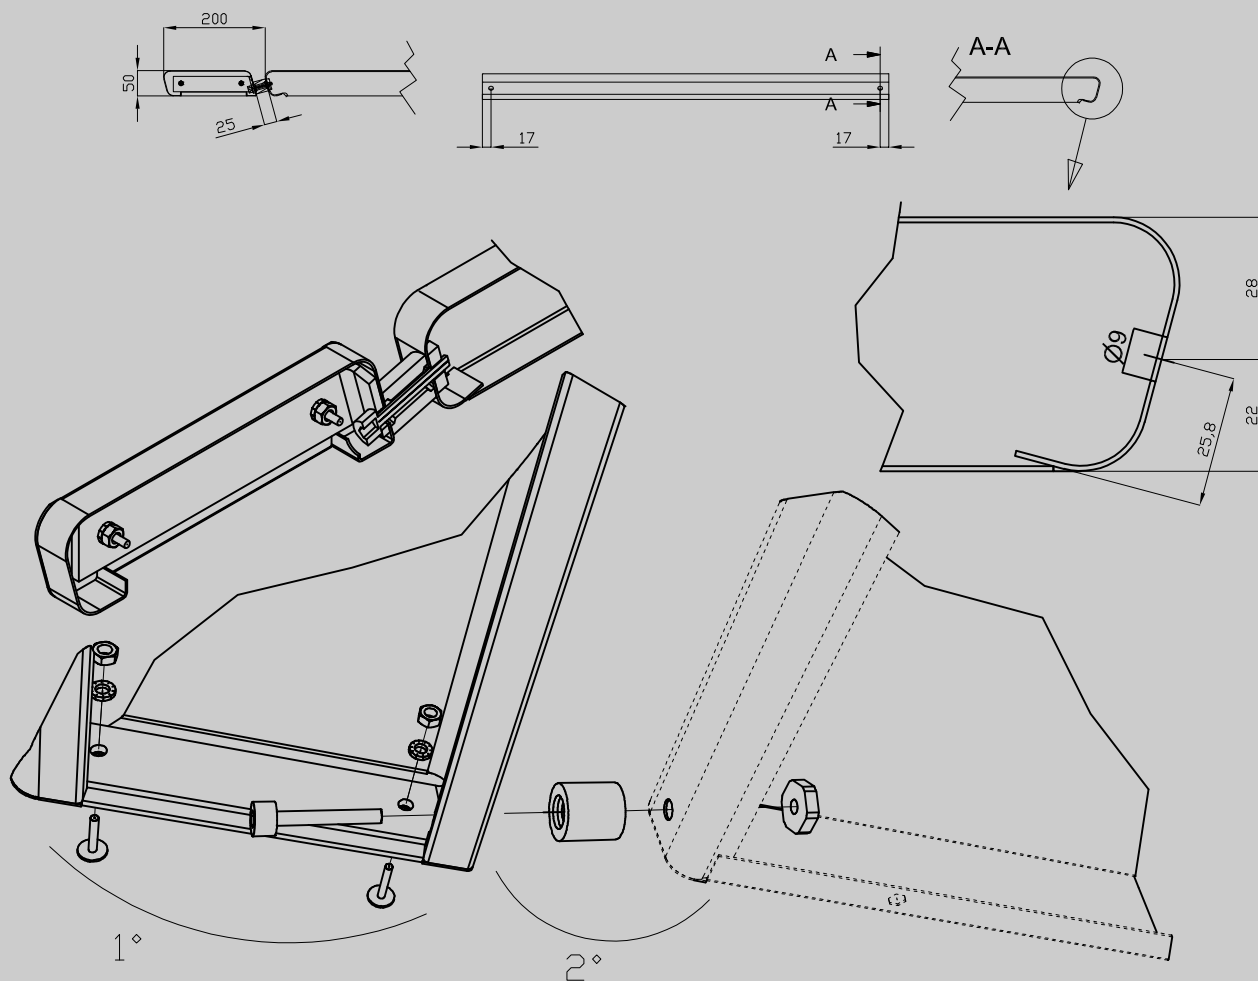

08570114

90 IPERLOTUS ACCESSORIES

A	Data plate				
---	------------	--	--	--	--

MODEL: 08570114
DIMENSIONS: cm. 140x 21x 5h

kg: 9.8
m³: 0.022
mm: 1440x260x60

BUY LOTUS BUY ITALY

The pictures are purely representative. The manufacturer reserves the right to modify the technical data and models without previous notice.