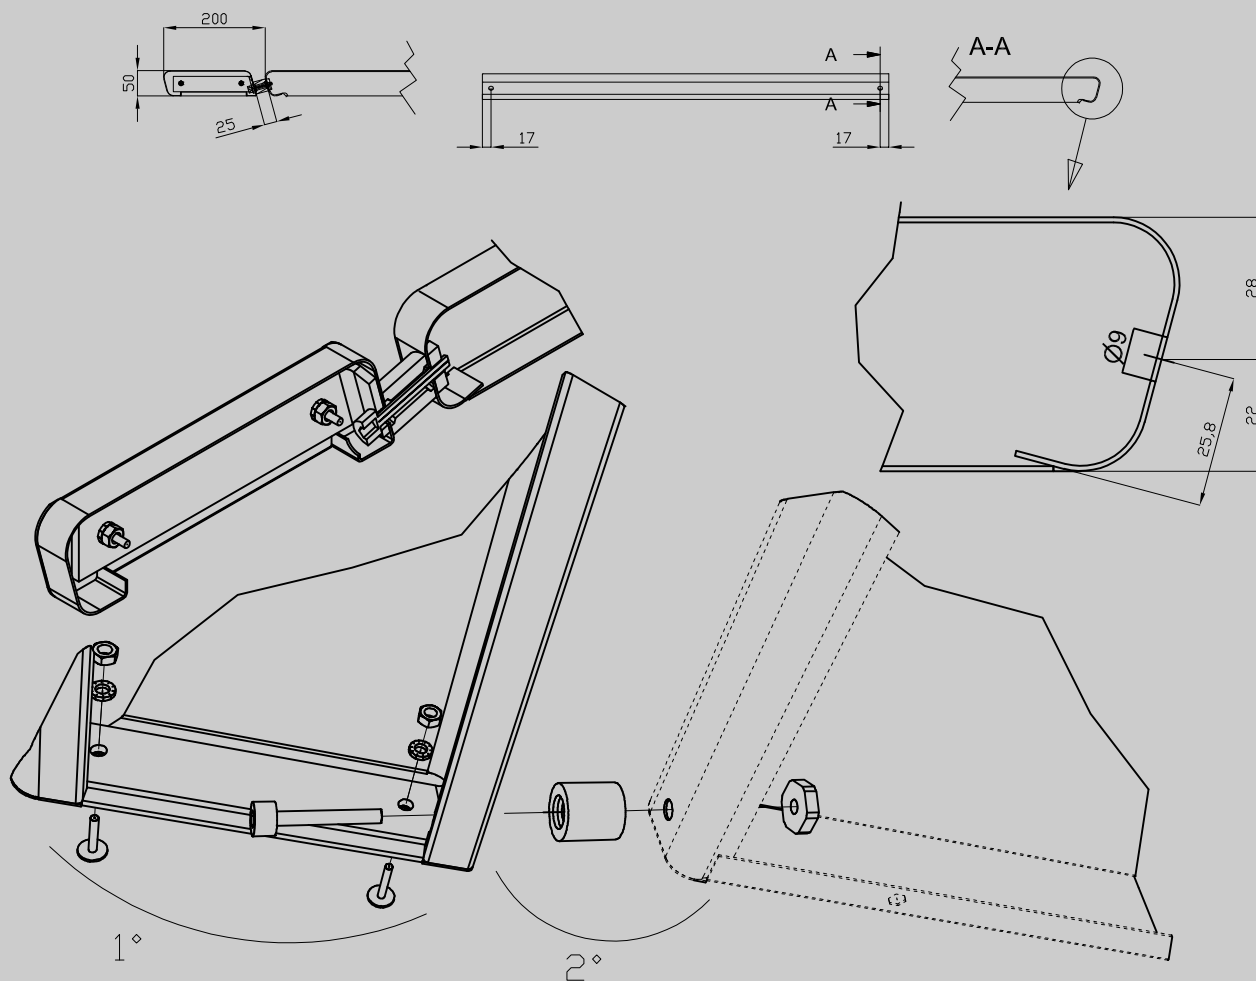

08570113

90 IPERLOTUS ACCESSORIES

A	Data plate				
---	------------	--	--	--	--

MODEL: 08570113
DIMENSIONS: cm. 130x 21x 5h

kg: 9.1
m³: 0.021
mm: 1340x260x60

BUY LOTUS BUY ITALY

The pictures are purely representative. The manufacturer reserves the right to modify the technical data and models without previous notice.