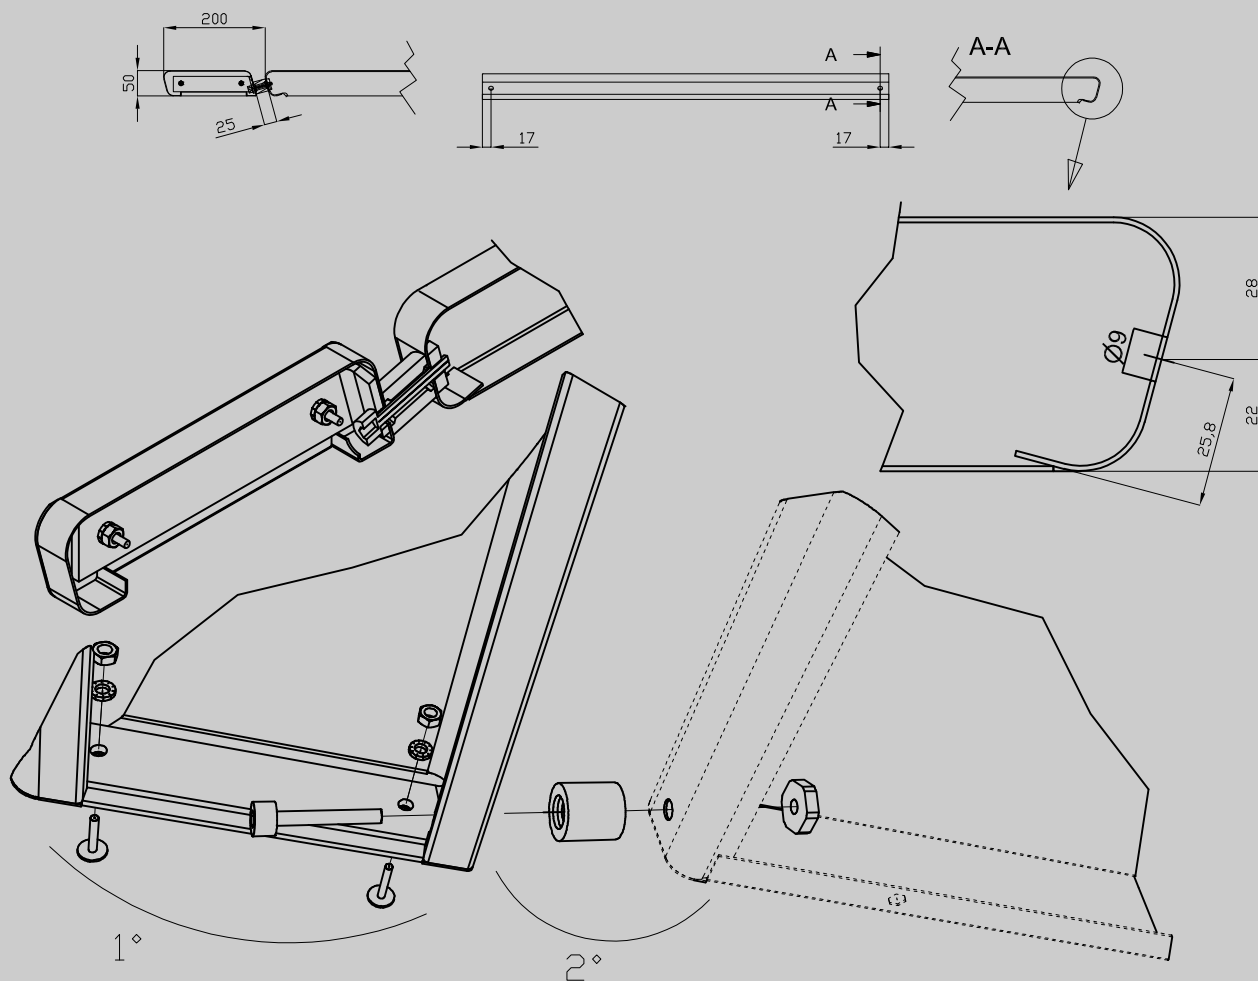

08570112

90 IPERLOTUS ACCESSORIES

A	Data plate				
---	------------	--	--	--	--

MODEL: 08570112
DIMENSIONS: cm. 120x 21x 5h

kg: 8.4
m³: 0.019
mm: 1240x260x60

BUY LOTUS BUY ITALY

The pictures are purely representative. The manufacturer reserves the right to modify the technical data and models without previous notice.