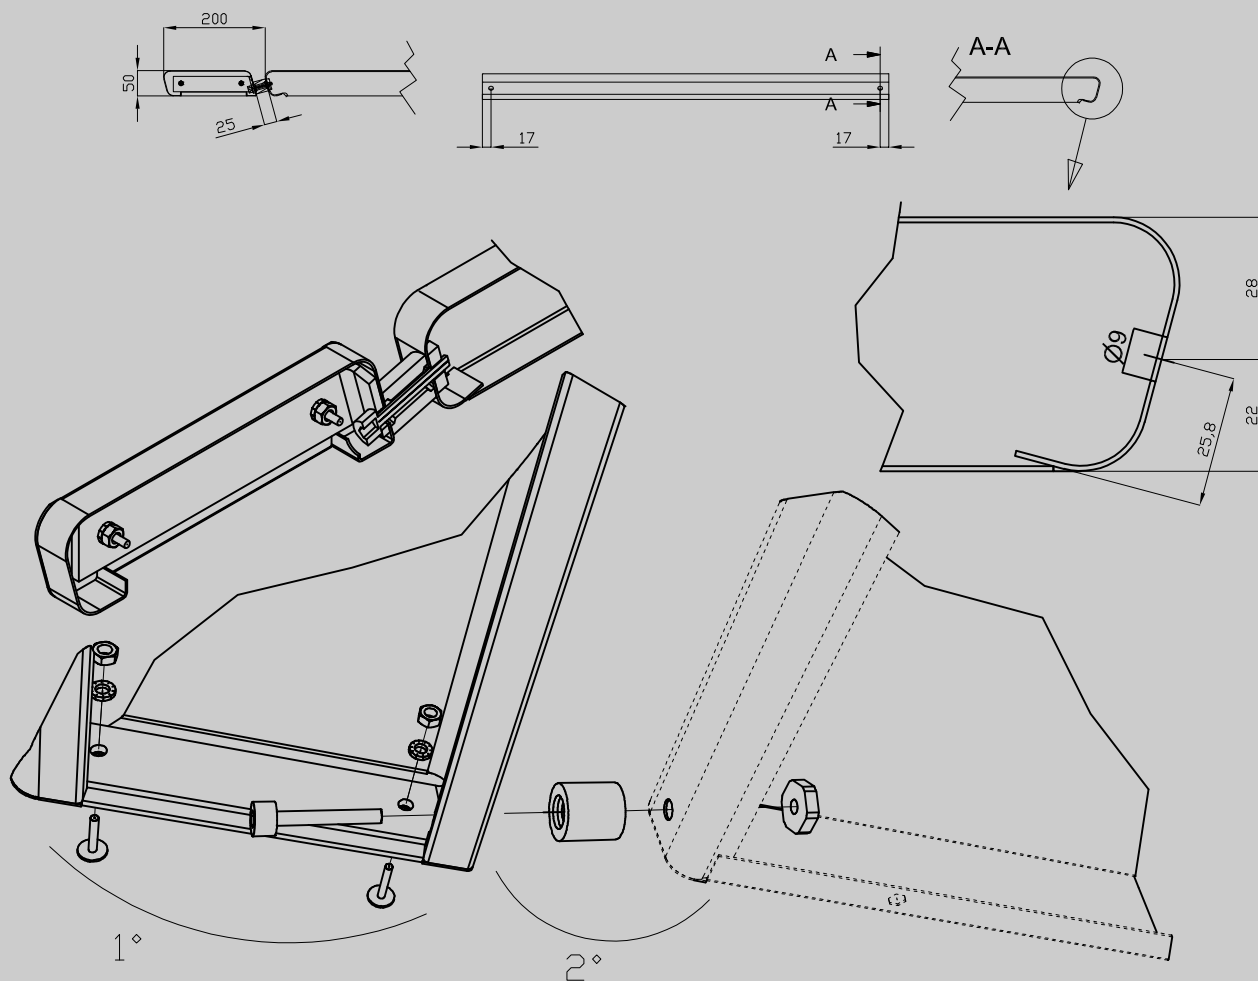

08570111

90 IPERLOTUS ACCESSORIES

A	Data plate				
---	------------	--	--	--	--

MODEL: 08570111
DIMENSIONS: cm. 110x 21x 5h

kg: 7.7
m³: 0.018
mm: 1140x260x60

BUY LOTUS BUY ITALY

The pictures are purely representative. The manufacturer reserves the right to modify the technical data and models without previous notice.