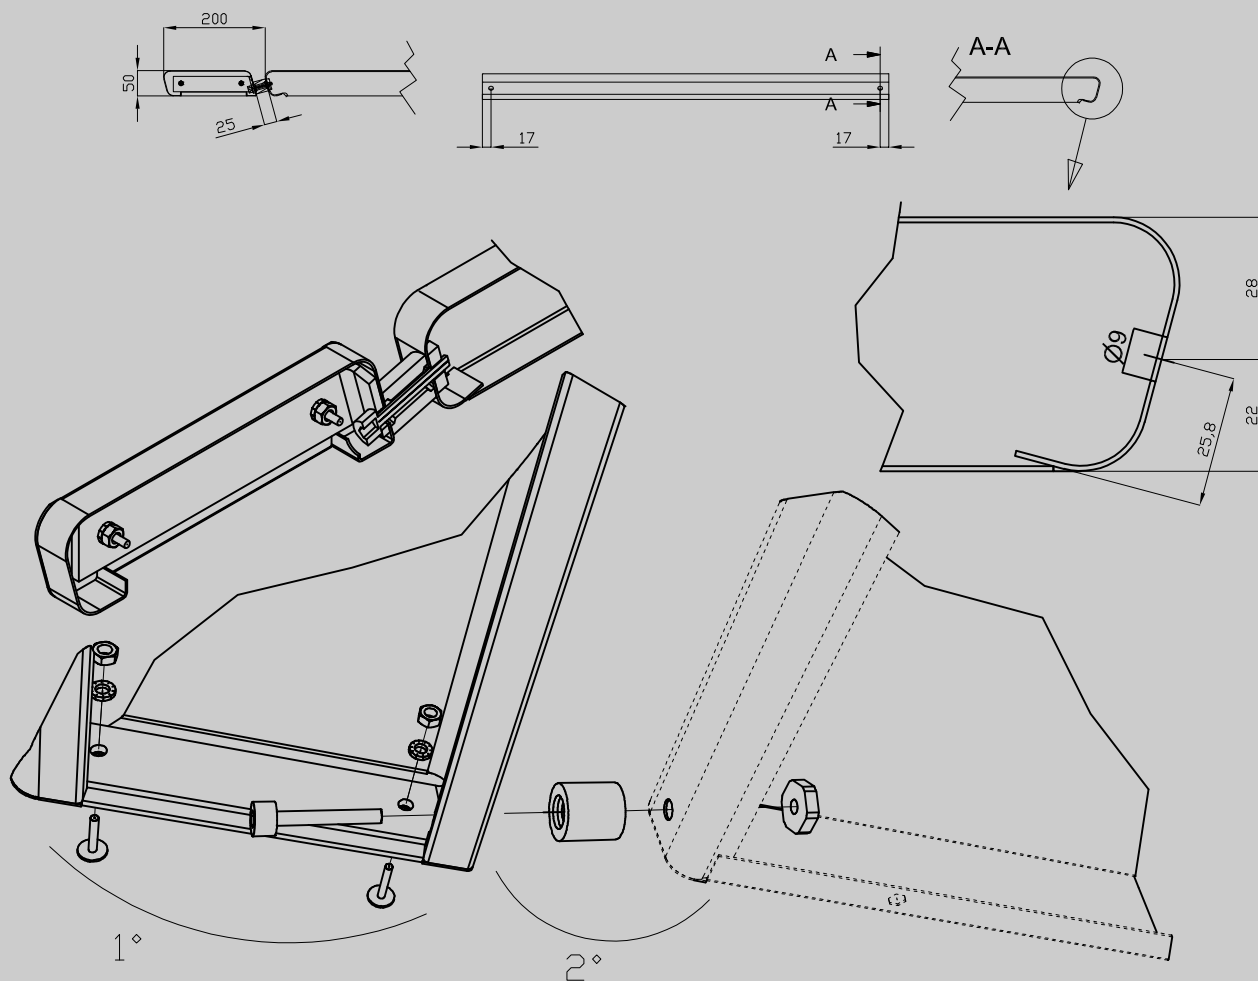

08570110

90 IPERLOTUS ACCESSORIES

A	Data plate				
---	------------	--	--	--	--

MODEL: 08570110
DIMENSIONS: cm. 100x 21x 5h

kg: 4
m³: 0.016
mm: 1040x260x60

BUY LOTUS BUY ITALY

The pictures are purely representative. The manufacturer reserves the right to modify the technical data and models without previous notice.