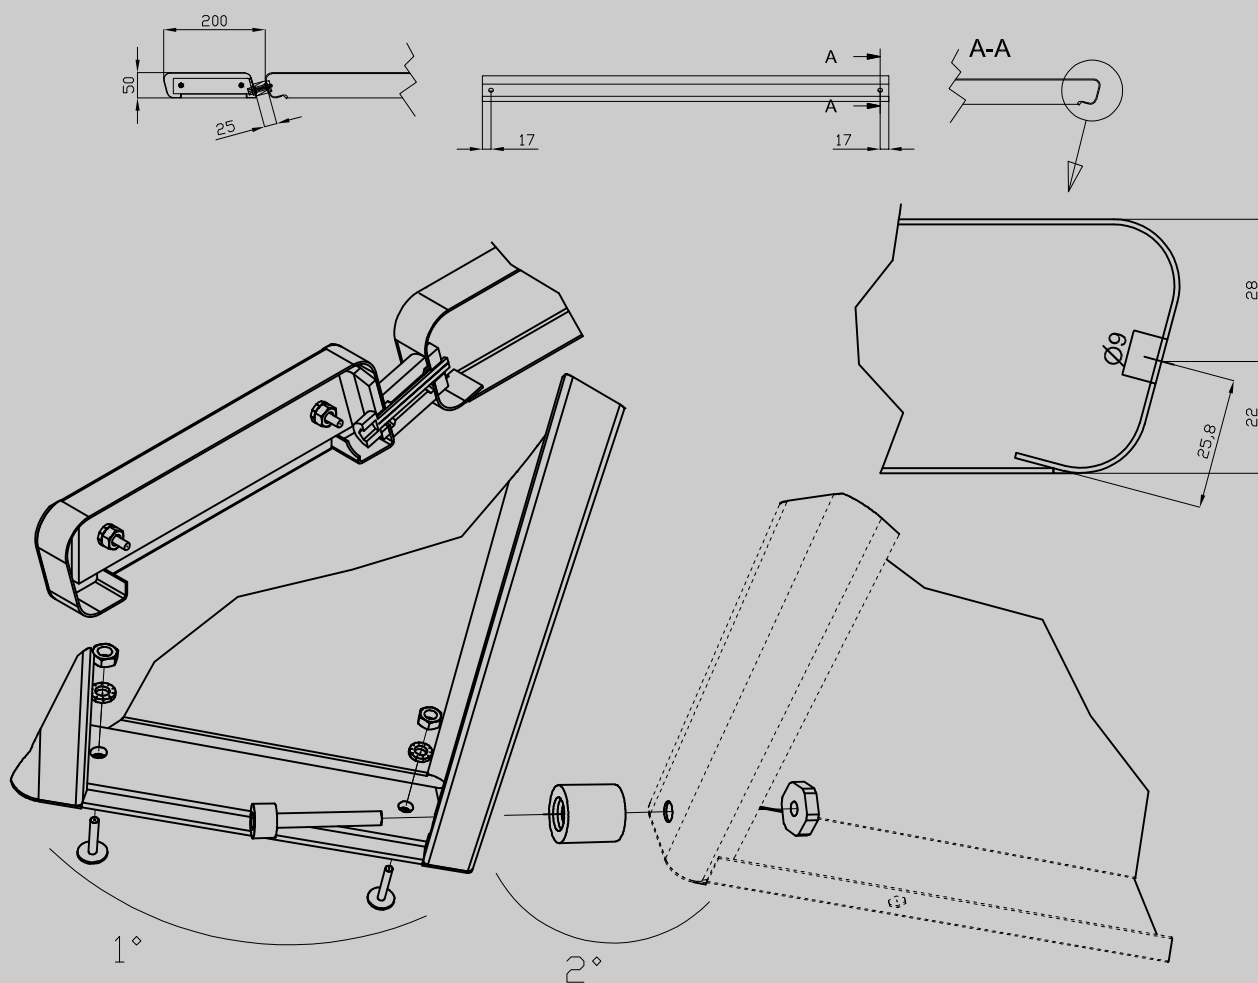

08570109

90 IPERLOTUS
ACCESSORIES

Earlier shelf

ITALIAN CULINARY ART

The pictures are purely representative. The manufacturer reserves the right to modify the technical data and models without previous notice.

08570109

90 IPERLOTUS ACCESSORIES

A	Data plate				
---	------------	--	--	--	--

MODEL: 08570109
DIMENSIONS: cm. 90x 21x 5h

kg: 3.6
m³: 0.015
mm: 940x260x60

BUY LOTUS BUY ITALY

The pictures are purely representative. The manufacturer reserves the right to modify the technical data and models without previous notice.