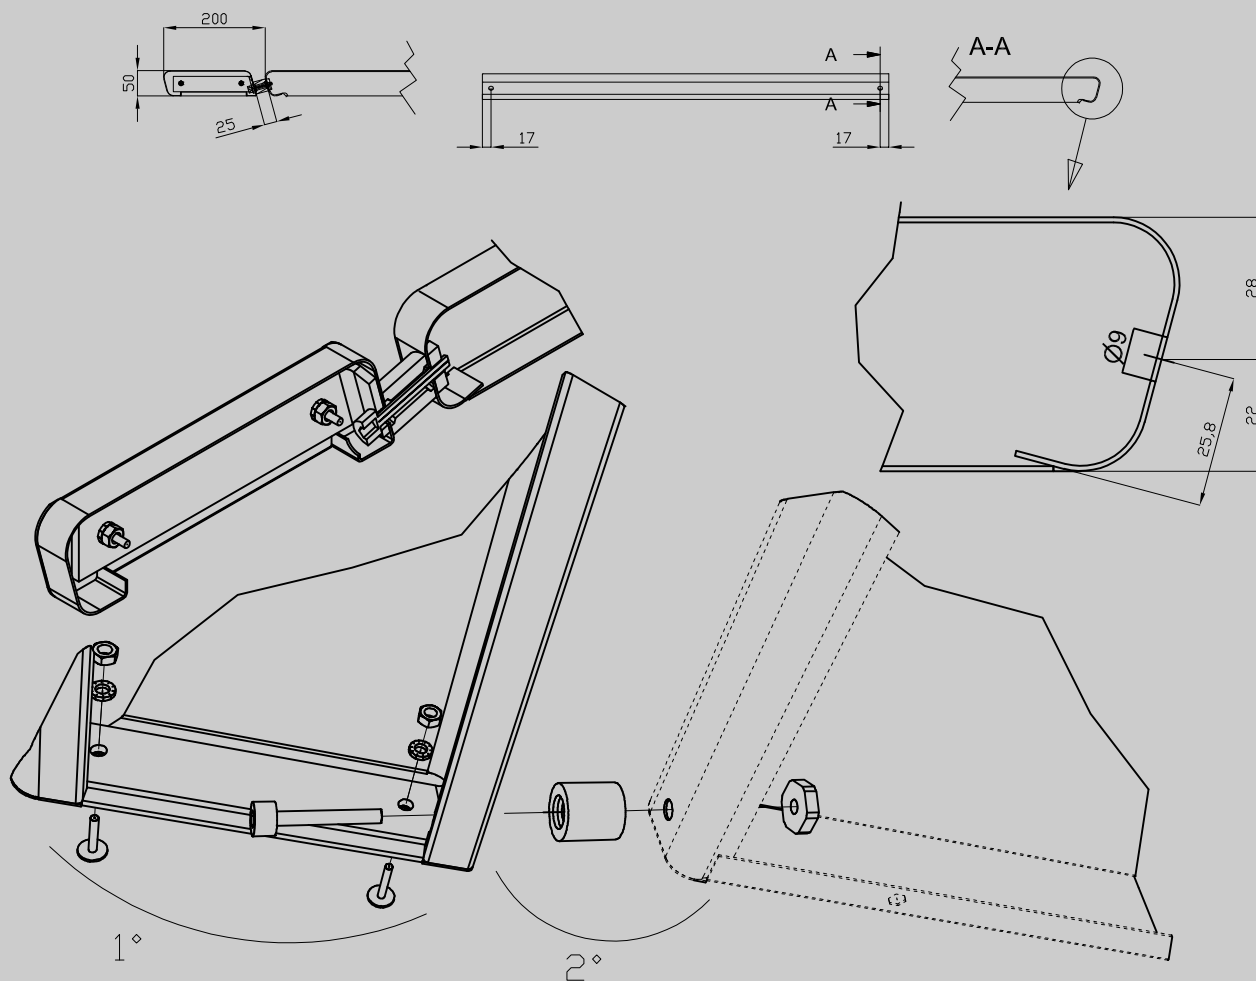

08570108

90 IPERLOTUS
ACCESSORIES

Earlier shelf

ITALIAN CULINARY ART

The pictures are purely representative. The manufacturer reserves the right to modify the technical data and models without previous notice.

08570108

90 IPERLOTUS ACCESSORIES

A	Data plate				
---	------------	--	--	--	--

MODEL: 08570108
DIMENSIONS: cm. 80x 21x 5h

kg: 3.2
m³: 0.013
mm: 840x260x60

BUY LOTUS BUY ITALY

The pictures are purely representative. The manufacturer reserves the right to modify the technical data and models without previous notice.