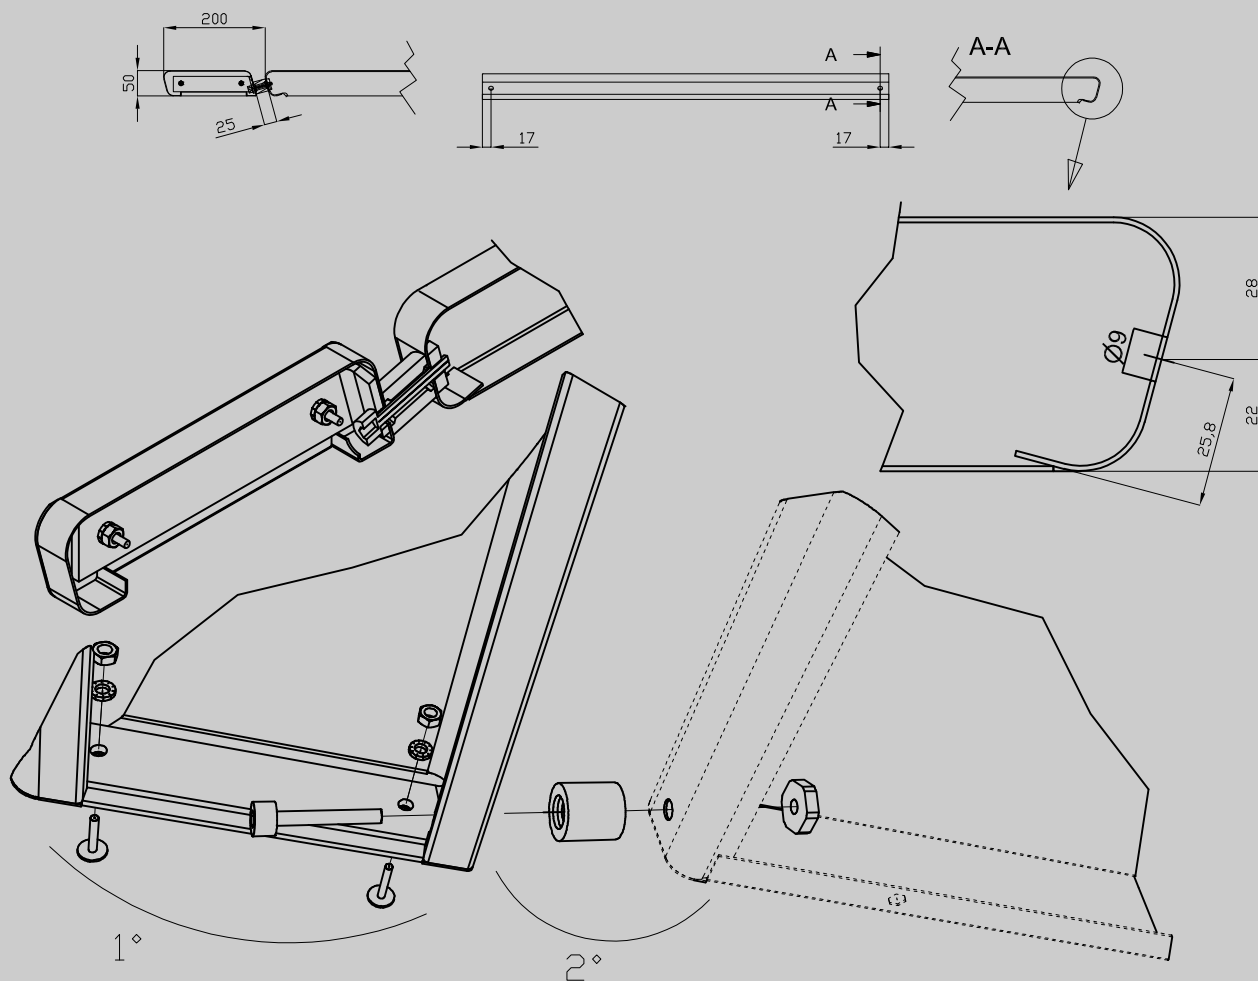

08570107

90 IPERLOTUS
ACCESSORIES

Earlier shelf

ITALIAN CULINARY ART

The pictures are purely representative. The manufacturer reserves the right to modify the technical data and models without previous notice.

08570107

90 IPERLOTUS ACCESSORIES

A	Data plate				
---	------------	--	--	--	--

MODEL: 08570107
DIMENSIONS: cm. 70x 21x 5h

kg: 2.8
m³: 0.012
mm: 740x260x60

BUY LOTUS BUY ITALY

The pictures are purely representative. The manufacturer reserves the right to modify the technical data and models without previous notice.