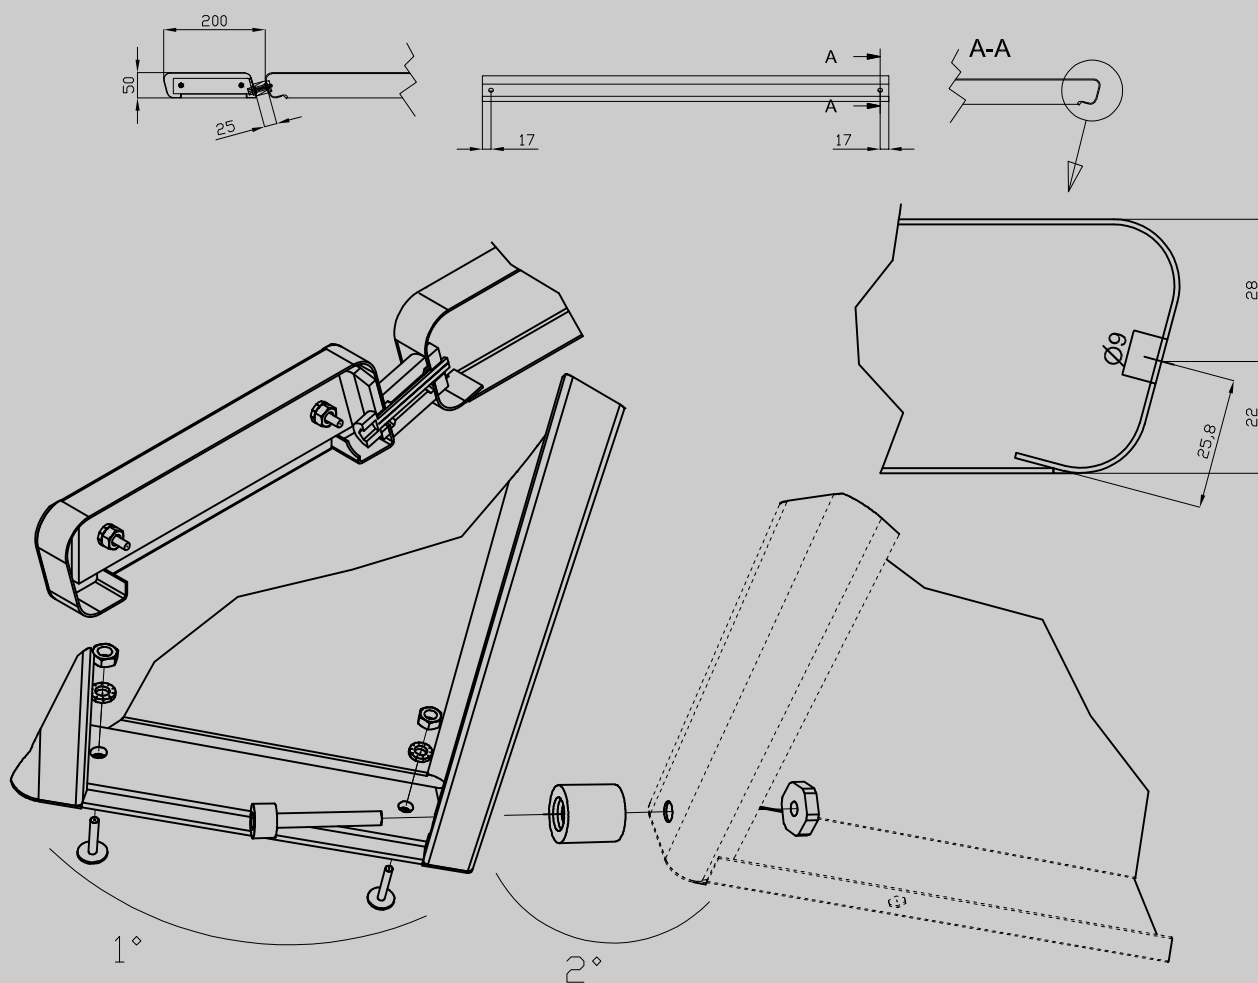

08570106

90 IPERLOTUS
ACCESSORIES

Earlier shelf

ITALIAN CULINARY ART

The pictures are purely representative. The manufacturer reserves the right to modify the technical data and models without previous notice.

08570106

90 IPERLOTUS ACCESSORIES

A	Data plate				
---	------------	--	--	--	--

MODEL: 08570106
DIMENSIONS: cm. 60x 21x 5h

kg: 2.4
m³: 0.01
mm: 640x260x60

BUY LOTUS BUY ITALY

The pictures are purely representative. The manufacturer reserves the right to modify the technical data and models without previous notice.