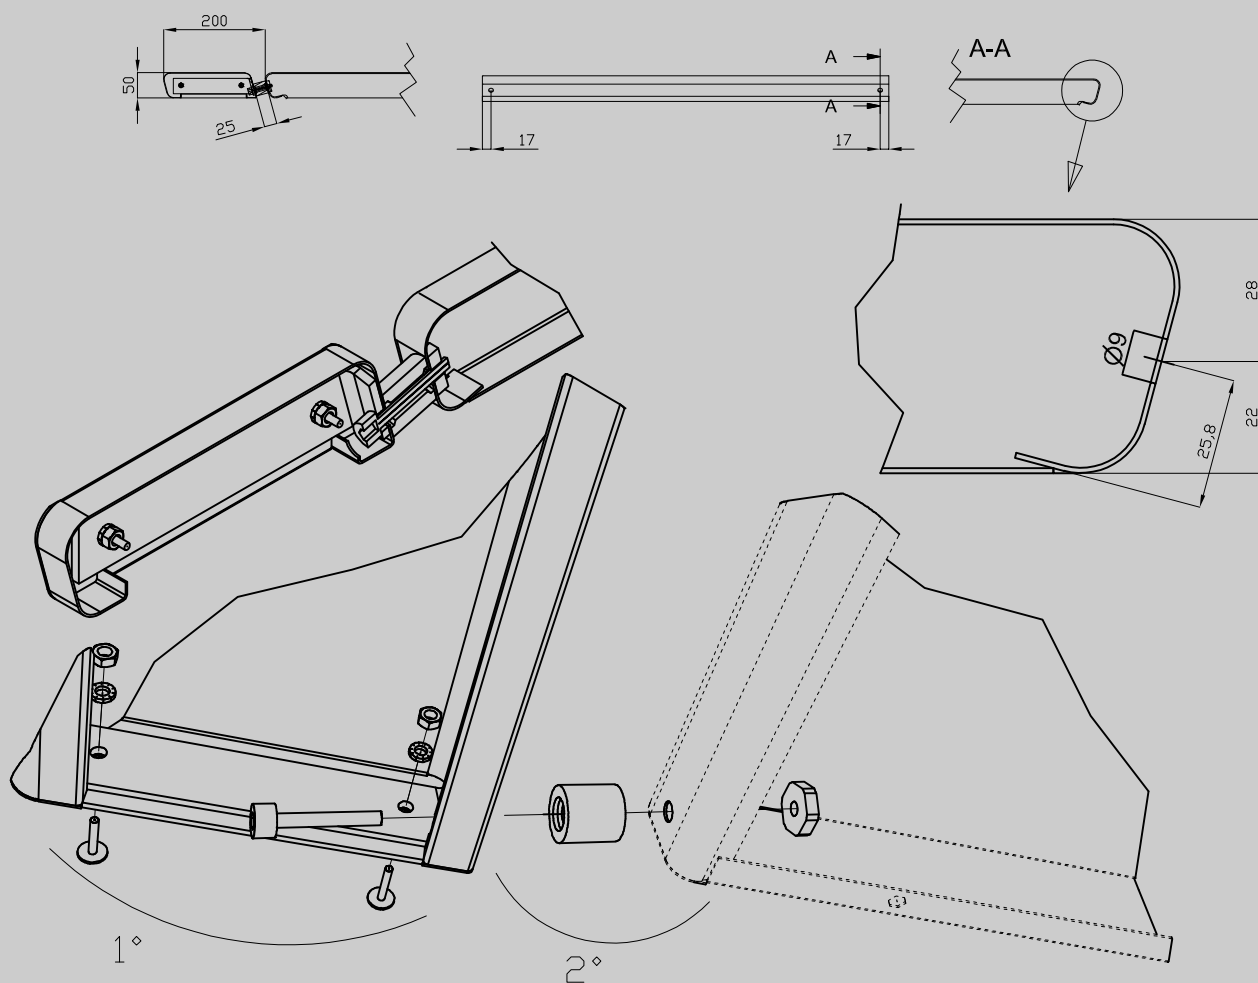

08570105

90 IPERLOTUS
ACCESSORIES

Earlier shelf

ITALIAN CULINARY ART

The pictures are purely representative. The manufacturer reserves the right to modify the technical data and models without previous notice.

08570105

90 IPERLOTUS ACCESSORIES

A	Data plate				
---	------------	--	--	--	--

MODEL: 08570105
DIMENSIONS: cm. 50x 21x 5h

kg: 2
m³: 0.008
mm: 540x260x60

BUY LOTUS BUY ITALY

The pictures are purely representative. The manufacturer reserves the right to modify the technical data and models without previous notice.