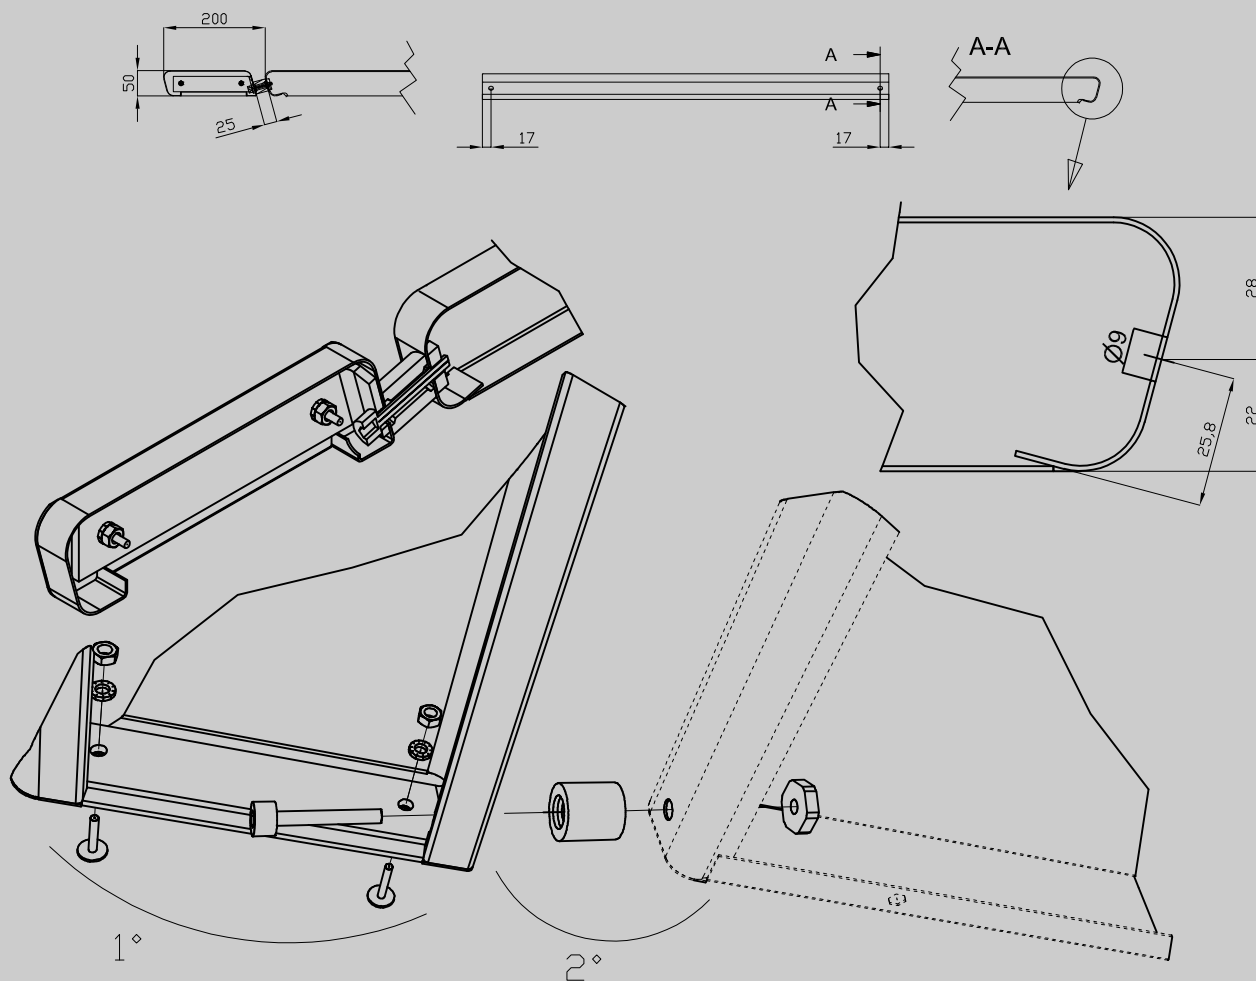

08570104

90 IPERLOTUS
ACCESSORIES

Earlier shelf

ITALIAN CULINARY ART

The pictures are purely representative. The manufacturer reserves the right to modify the technical data and models without previous notice.

08570104

90 IPERLOTUS ACCESSORIES

A	Data plate				
---	------------	--	--	--	--

MODEL: 08570104
DIMENSIONS: cm. 40x 21x 5h

kg: 1.6
m³: 0.007
mm: 440x260x60

BUY LOTUS BUY ITALY

The pictures are purely representative. The manufacturer reserves the right to modify the technical data and models without previous notice.