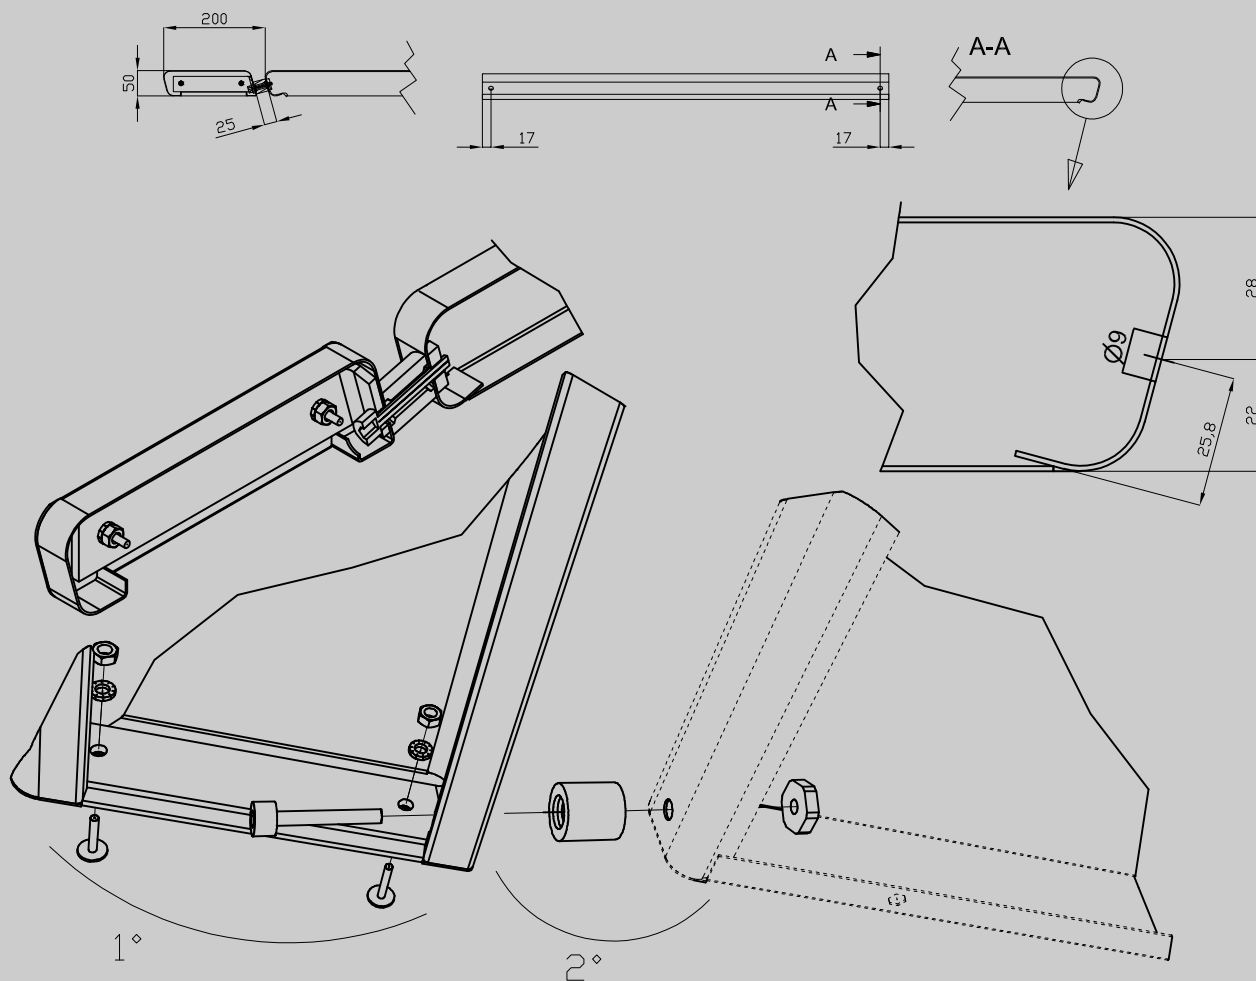

08570103

90 IPERLOTUS
ACCESSORIES

Earlier shelf

ITALIAN CULINARY ART

The pictures are purely representative. The manufacturer reserves the right to modify the technical data and models without previous notice.

08570103

90 IPERLOTUS ACCESSORIES

A	Data plate				
---	------------	--	--	--	--

MODEL: 08570103
DIMENSIONS: cm. 30x 21x 5h

kg: 1.2
m³: 0.005
mm: 340x260x60

BUY LOTUS BUY ITALY

The pictures are purely representative. The manufacturer reserves the right to modify the technical data and models without previous notice.