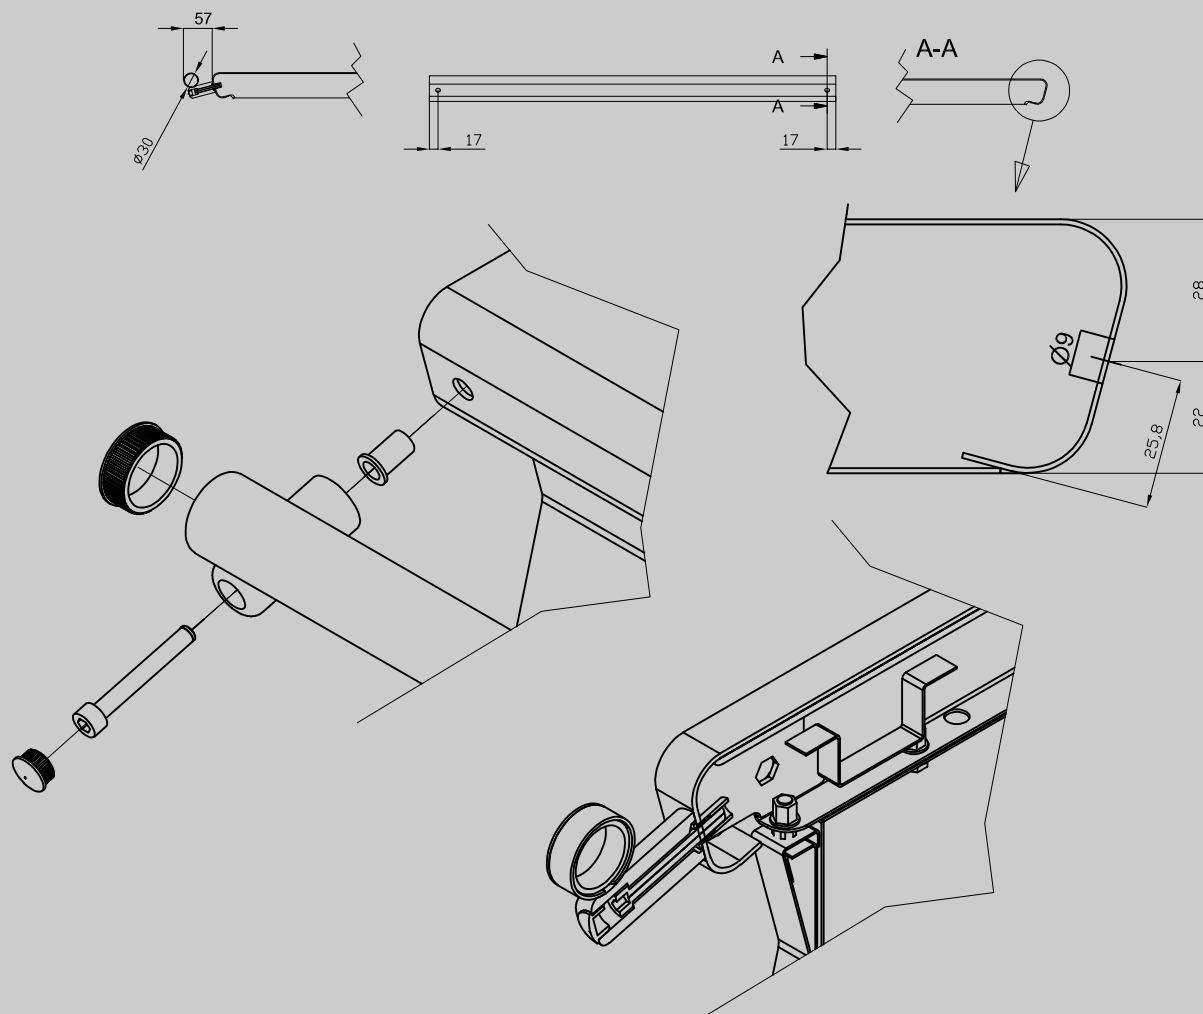

08570016

90 IPERLOTUS
ACCESSORIES

Handrail

ITALIAN CULINARY ART

The pictures are purely representative. The manufacturer reserves the right to modify the technical data and models without previous notice.

08570016

90 IPERLOTUS ACCESSORIES

A	Data plate			
---	------------	--	--	--

MODEL: 08570016
DIMENSIONS: cm. 160x 7x 4h

kg: 3.2
m³: 0.01
mm: 1640x100x60

BUY LOTUS BUY ITALY

The pictures are purely representative. The manufacturer reserves the right to modify the technical data and models without previous notice.