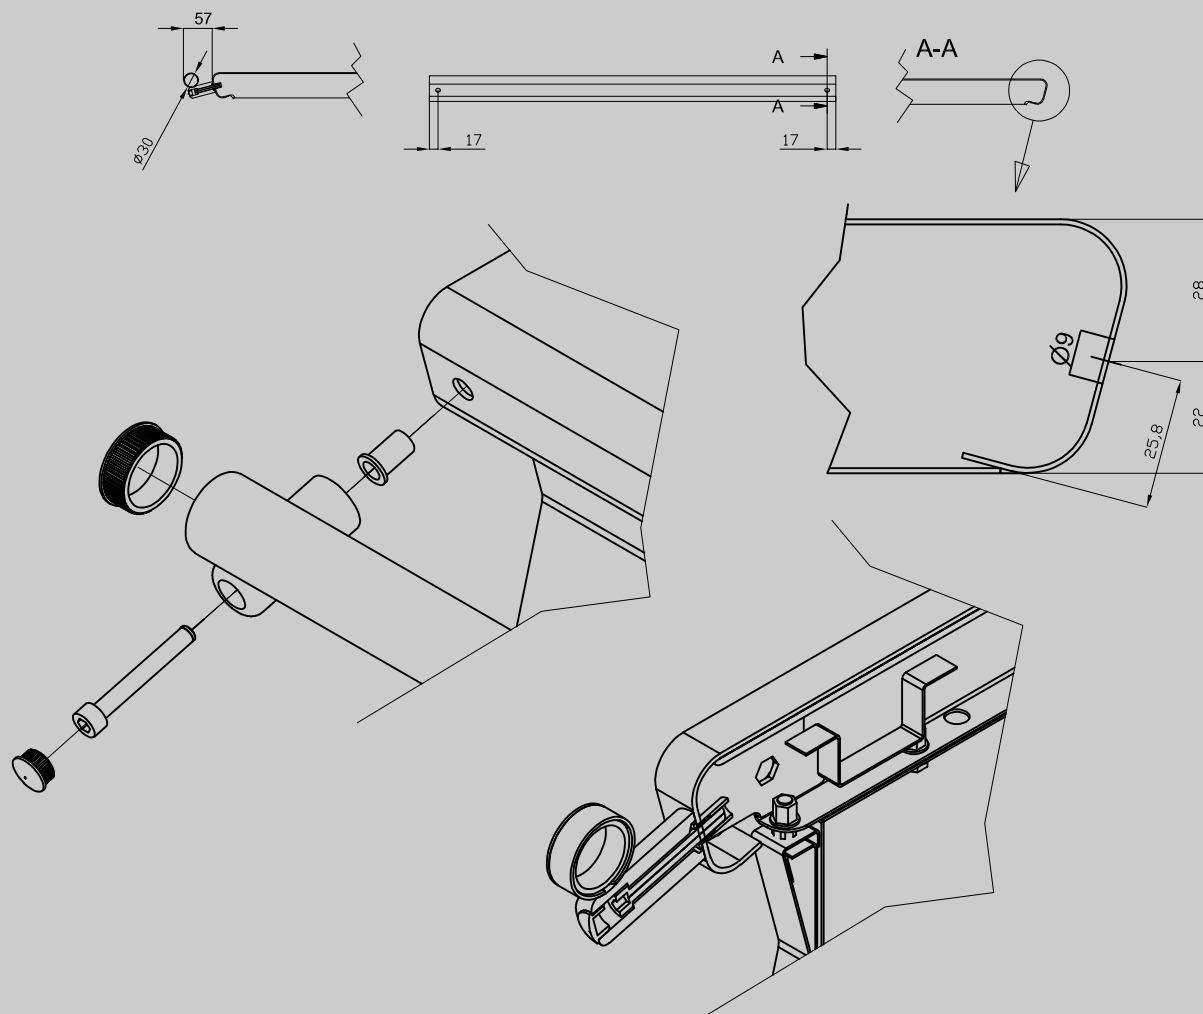

# 08570015

90 IPERLOTUS  
ACCESSORIES

Handrail

ITALIAN CULINARY ART

The pictures are purely representative. The manufacturer reserves the right to modify the technical data and models without previous notice.

## 90 IPERLOTUS ACCESSORIES

A	Data plate				
---	------------	--	--	--	--

MODEL: 08570015  
DIMENSIONS: cm. 150x 7x 4h

kg: 3  
m<sup>3</sup>: 0.009  
mm: 1540x100x60

BUY LOTUS BUY ITALY

The pictures are purely representative. The manufacturer reserves the right to modify the technical data and models without previous notice.