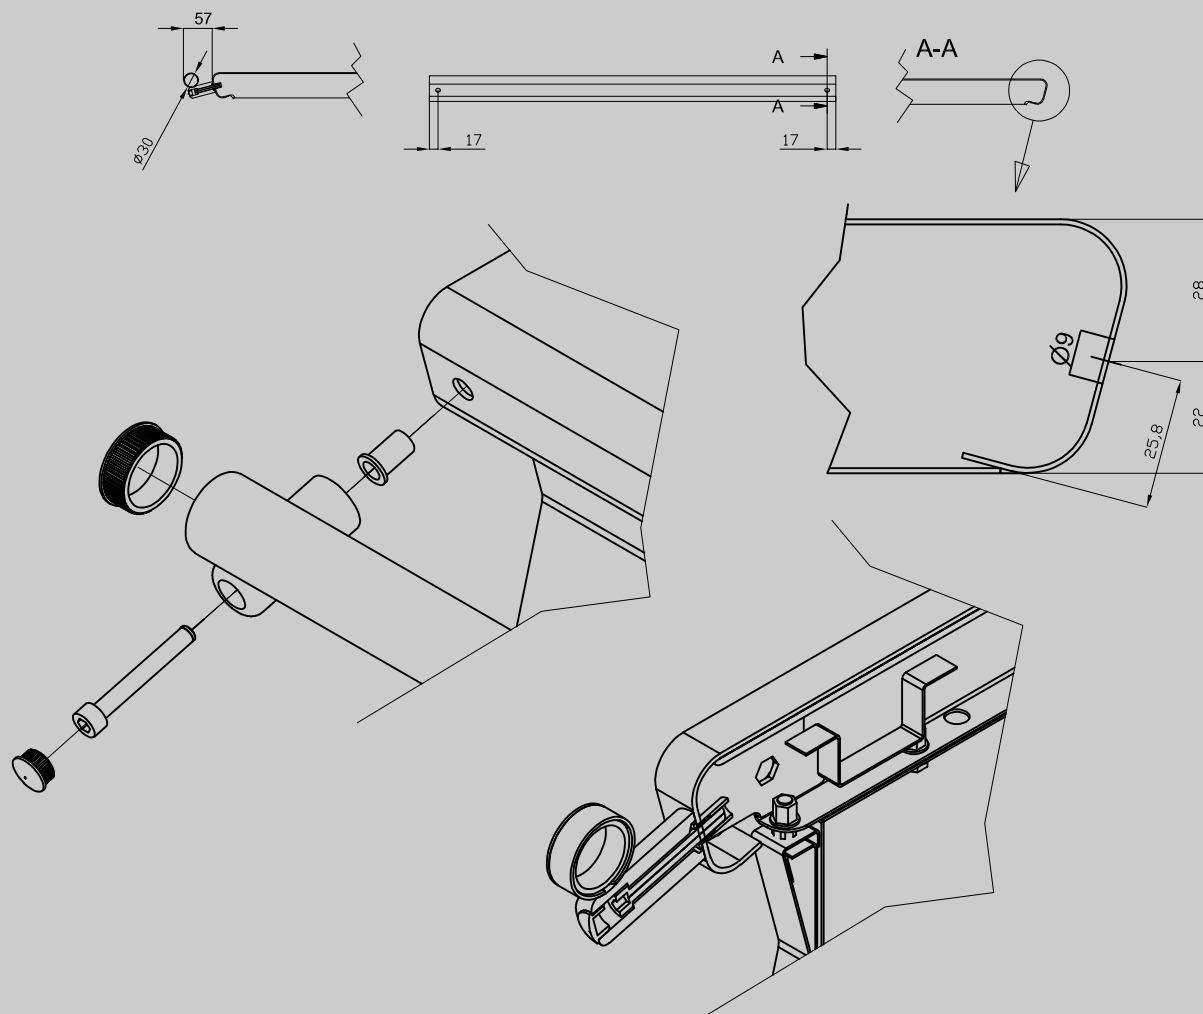

# 08570014

90 IPERLOTUS  
ACCESSORIES

Handrail

ITALIAN CULINARY ART

The pictures are purely representative. The manufacturer reserves the right to modify the technical data and models without previous notice.

## 90 IPERLOTUS ACCESSORIES

A	Data plate				
---	------------	--	--	--	--

MODEL: 08570014

DIMENSIONS: cm. 140x 7x 4h

kg: 2.8  
m<sup>3</sup>: 0.009  
mm: 1440x100x60

BUY LOTUS BUY ITALY

The pictures are purely representative. The manufacturer reserves the right to modify the technical data and models without previous notice.