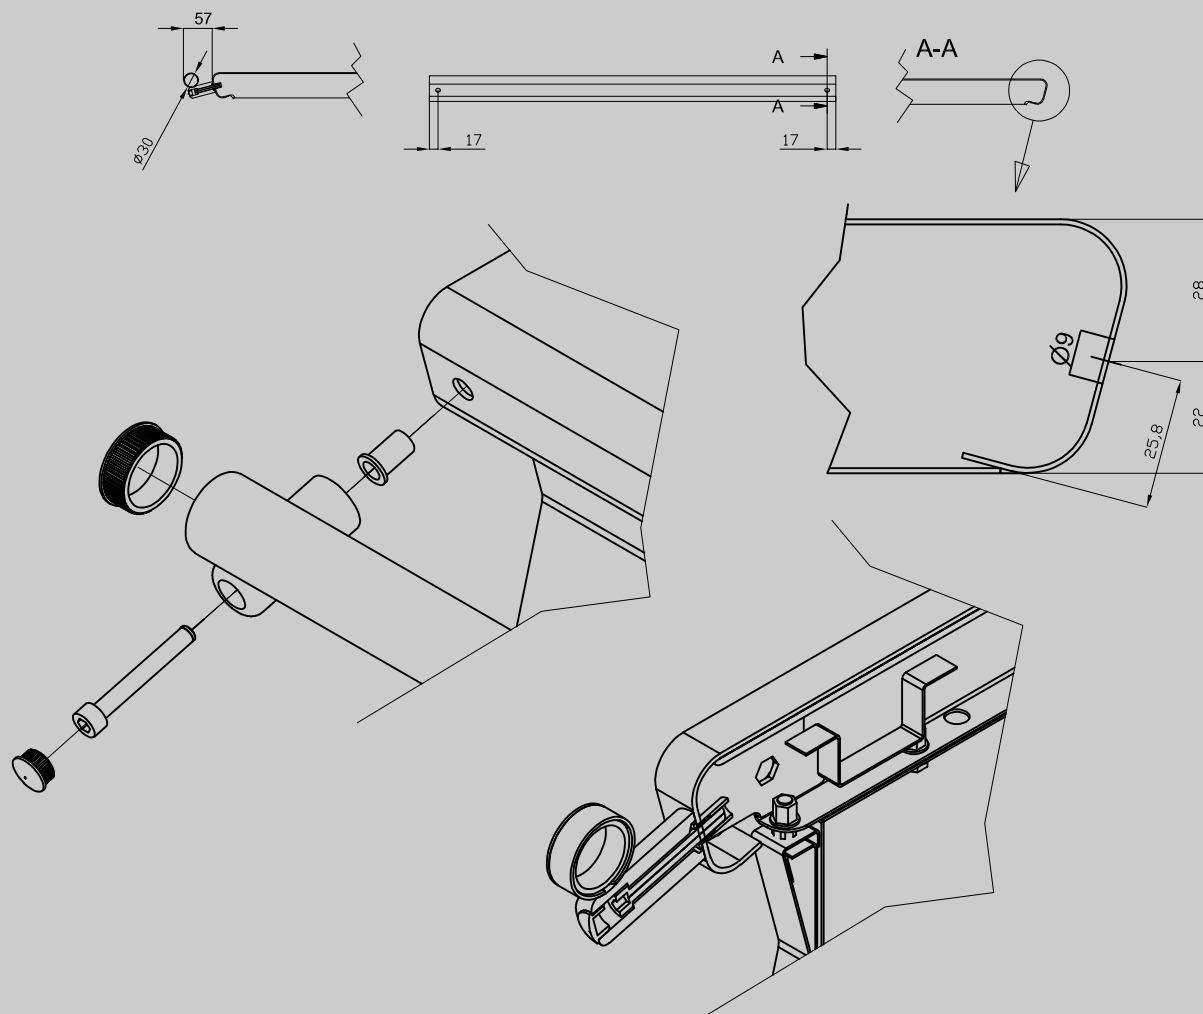

# 08570013

90 IPERLOTUS  
ACCESSORIES

Handrail

ITALIAN CULINARY ART

The pictures are purely representative. The manufacturer reserves the right to modify the technical data and models without previous notice.

## 90 IPERLOTUS ACCESSORIES

A	Data plate				
---	------------	--	--	--	--

MODEL: 08570013  
DIMENSIONS: cm. 130x 7x 4h

kg: 2.6  
m<sup>3</sup>: 0.008  
mm: 1340x100x60

BUY LOTUS BUY ITALY

The pictures are purely representative. The manufacturer reserves the right to modify the technical data and models without previous notice.