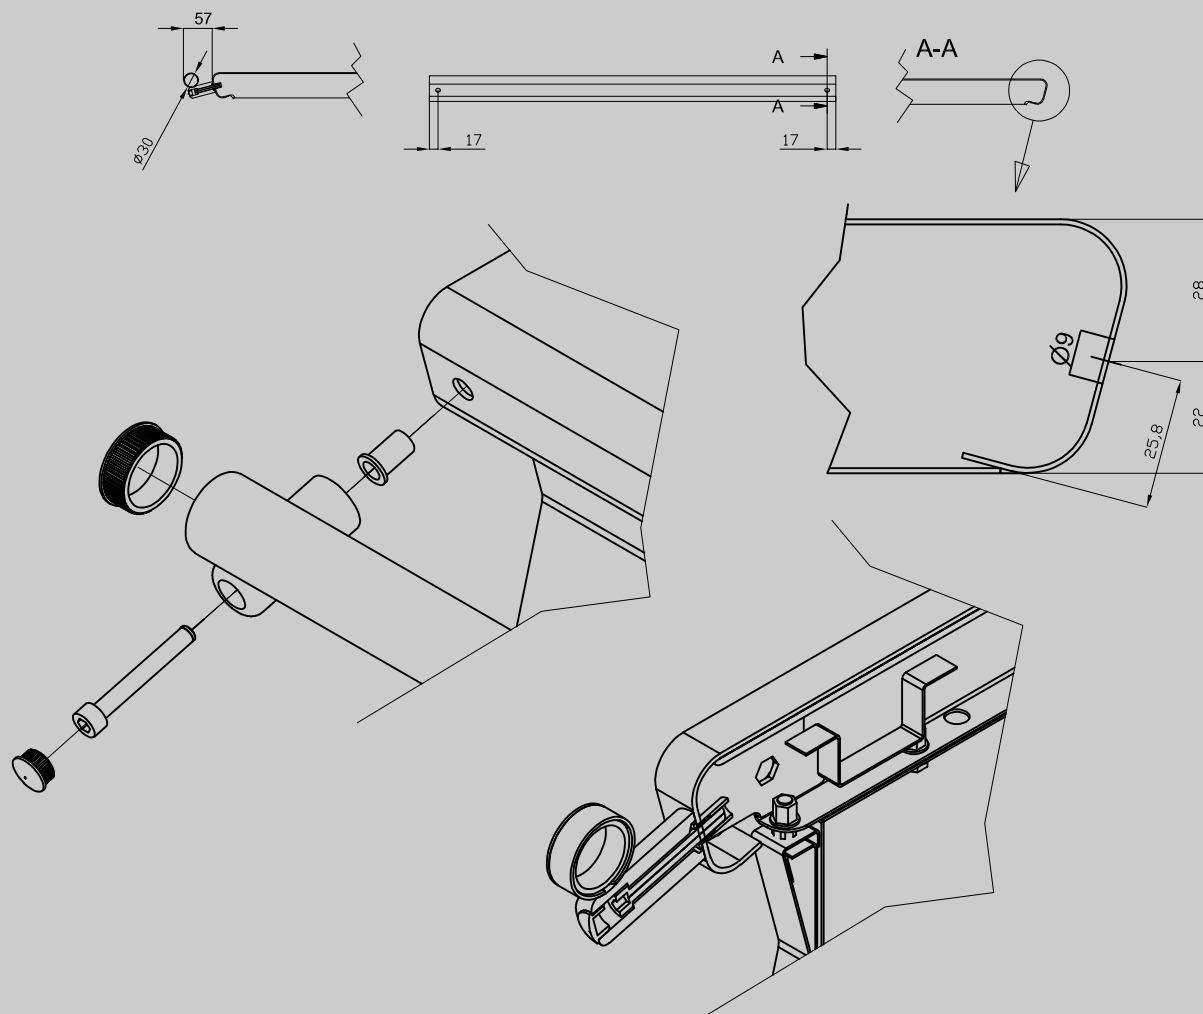

08570012

90 IPERLOTUS
ACCESSORIES

Handrail

ITALIAN CULINARY ART

The pictures are purely representative. The manufacturer reserves the right to modify the technical data and models without previous notice.

08570012

90 IPERLOTUS ACCESSORIES

A	Data plate				
---	------------	--	--	--	--

MODEL: 08570012
DIMENSIONS: cm. 120x 7x 4h

kg: 2.4
m³: 0.007
mm: 1240x100x60

BUY LOTUS BUY ITALY

The pictures are purely representative. The manufacturer reserves the right to modify the technical data and models without previous notice.