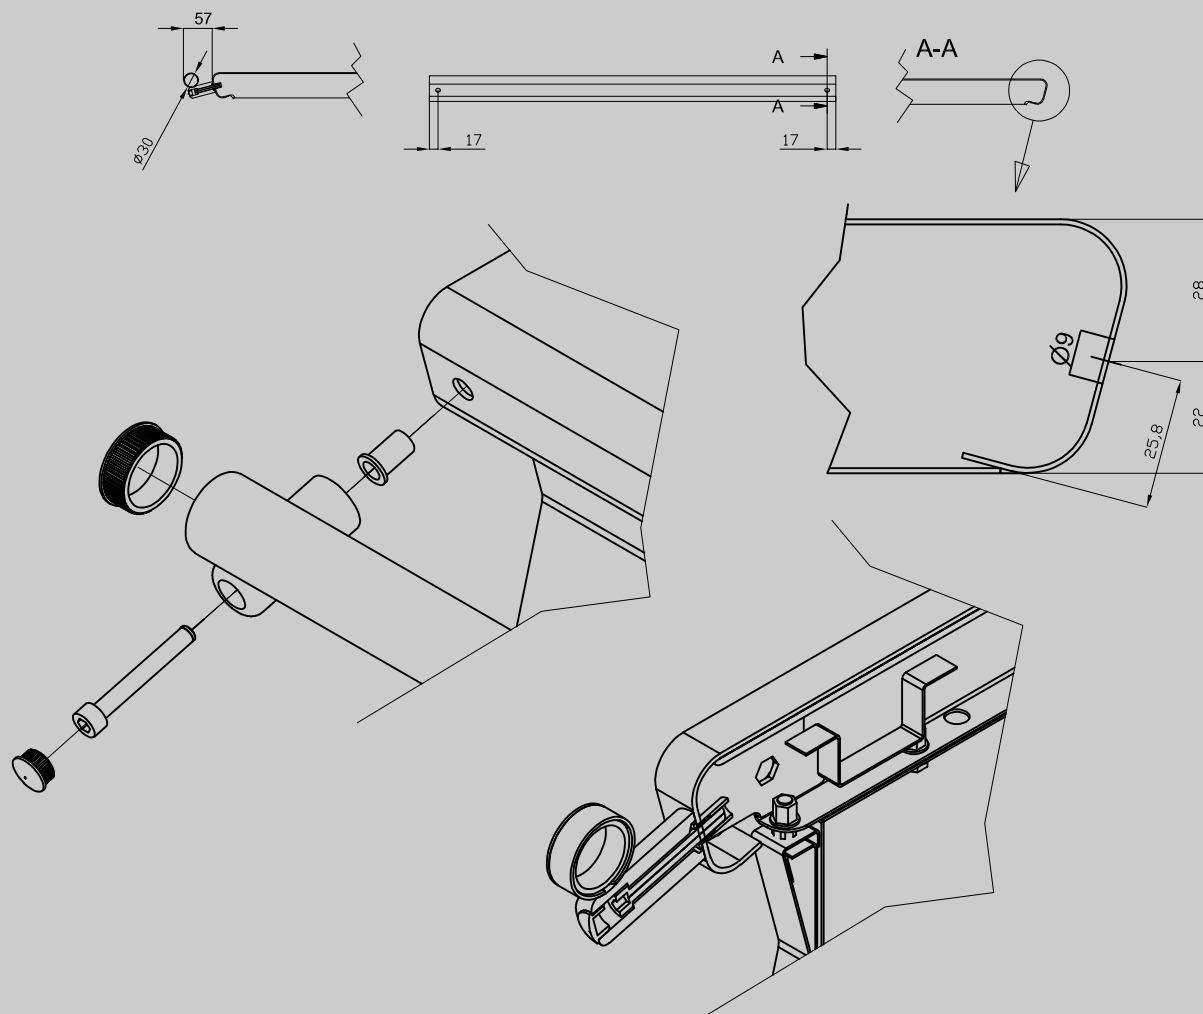

08570011

90 IPERLOTUS
ACCESSORIES

Handrail

ITALIAN CULINARY ART

The pictures are purely representative. The manufacturer reserves the right to modify the technical data and models without previous notice.

08570011

90 IPERLOTUS ACCESSORIES

A	Data plate				
---	------------	--	--	--	--

MODEL:

08570011

DIMENSIONS:

cm. 110x 7x 4h

kg: 2.2
m³: 0.007
mm: 1140x100x60