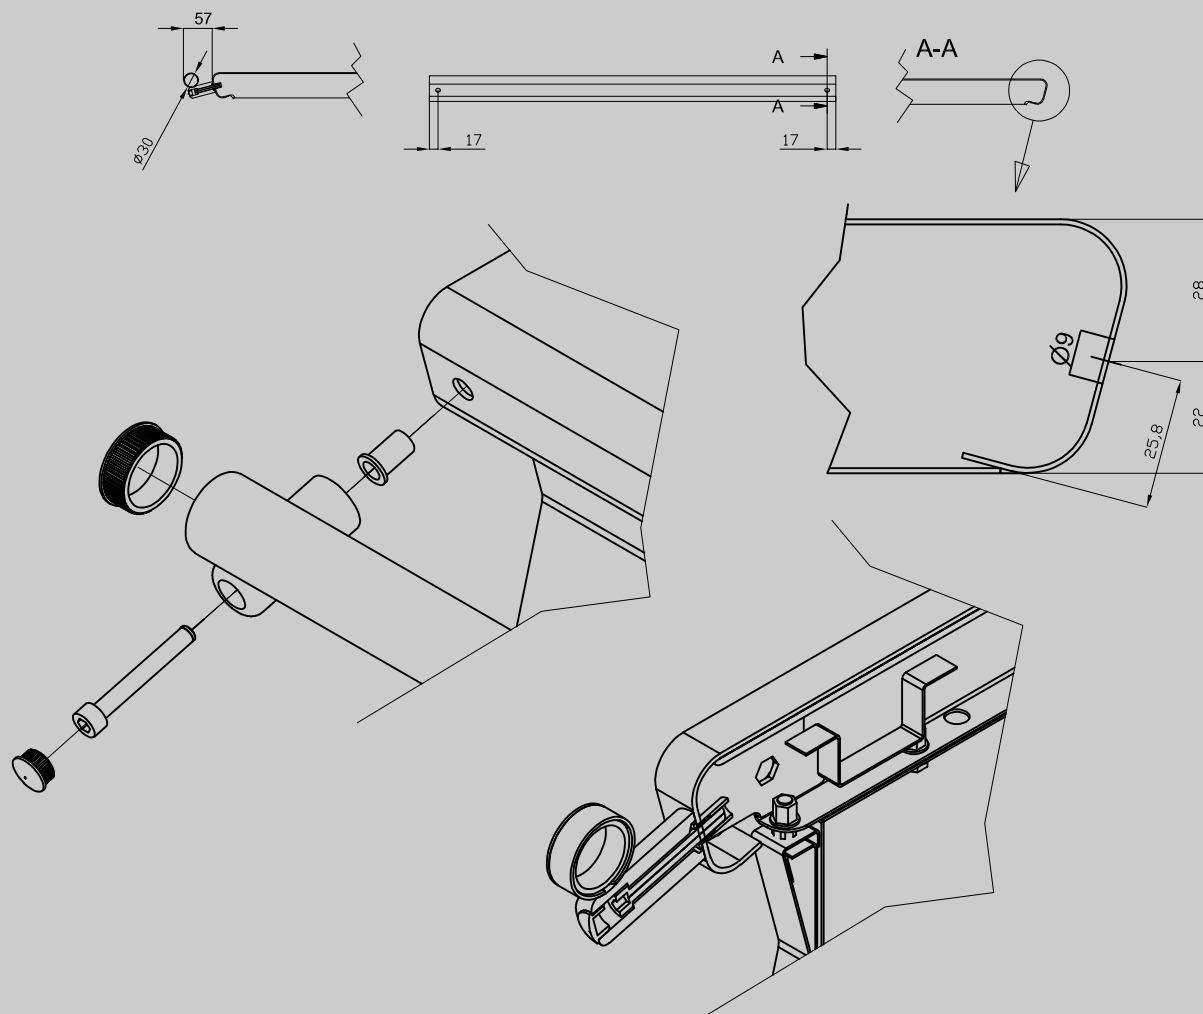

08570010

90 IPERLOTUS
ACCESSORIES

Handrail

ITALIAN CULINARY ART

The pictures are purely representative. The manufacturer reserves the right to modify the technical data and models without previous notice.

08570010

90 IPERLOTUS ACCESSORIES

A	Data plate				
---	------------	--	--	--	--

MODEL: 08570010
DIMENSIONS: cm. 100x 7x 4h

kg: 2
m³: 0.006
mm: 1040x100x60

BUY LOTUS BUY ITALY

The pictures are purely representative. The manufacturer reserves the right to modify the technical data and models without previous notice.