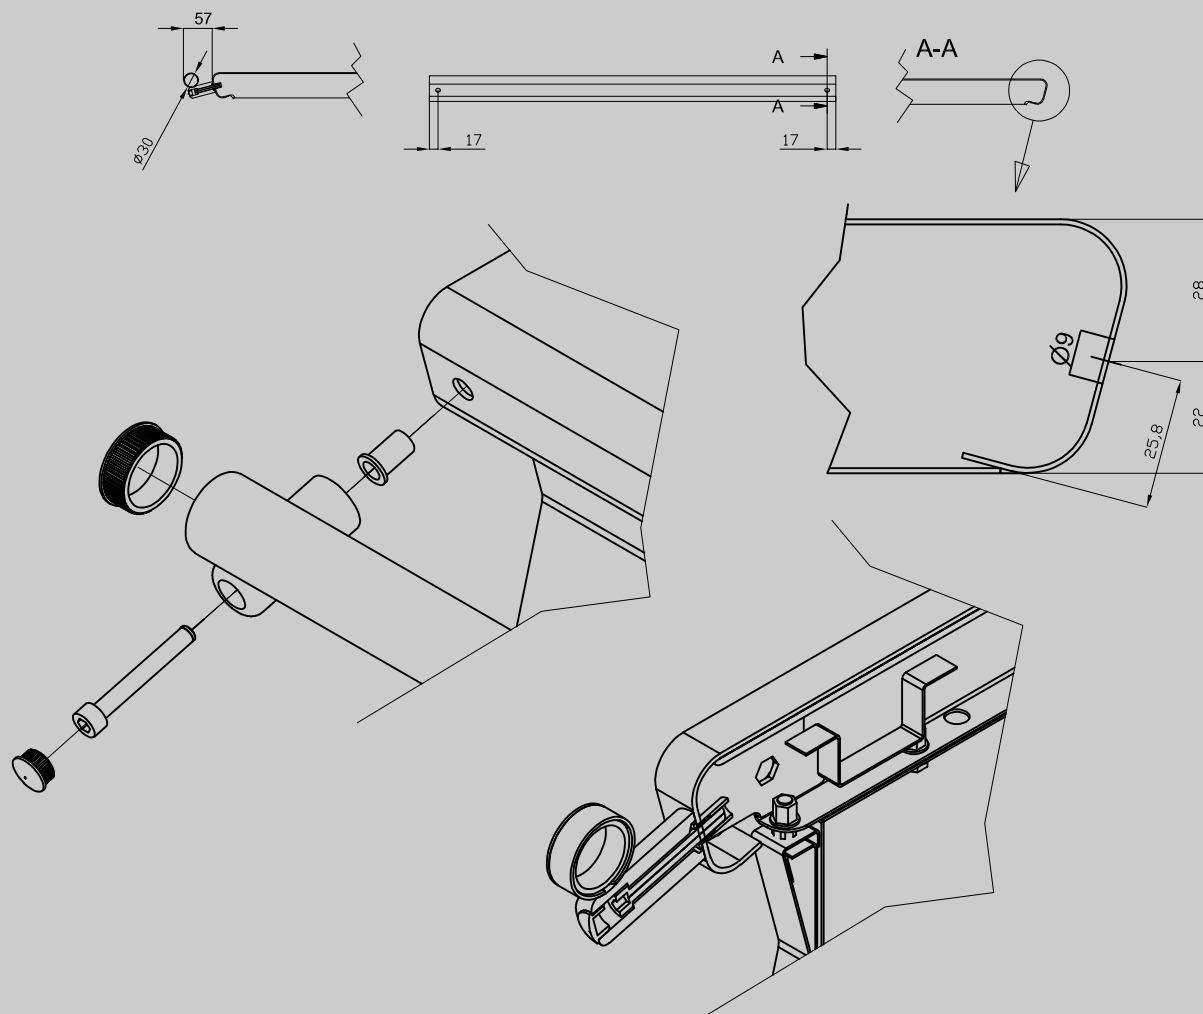

# 08570009

90 IPERLOTUS  
ACCESSORIES

Handrail

ITALIAN CULINARY ART

The pictures are purely representative. The manufacturer reserves the right to modify the technical data and models without previous notice.

## 90 IPERLOTUS ACCESSORIES

A	Data plate				
---	------------	--	--	--	--

MODEL: 08570009  
DIMENSIONS: cm. 90x 7x 4h

kg: 1.8  
m<sup>3</sup>: 0.006  
mm: 940x100x60

BUY LOTUS BUY ITALY

The pictures are purely representative. The manufacturer reserves the right to modify the technical data and models without previous notice.