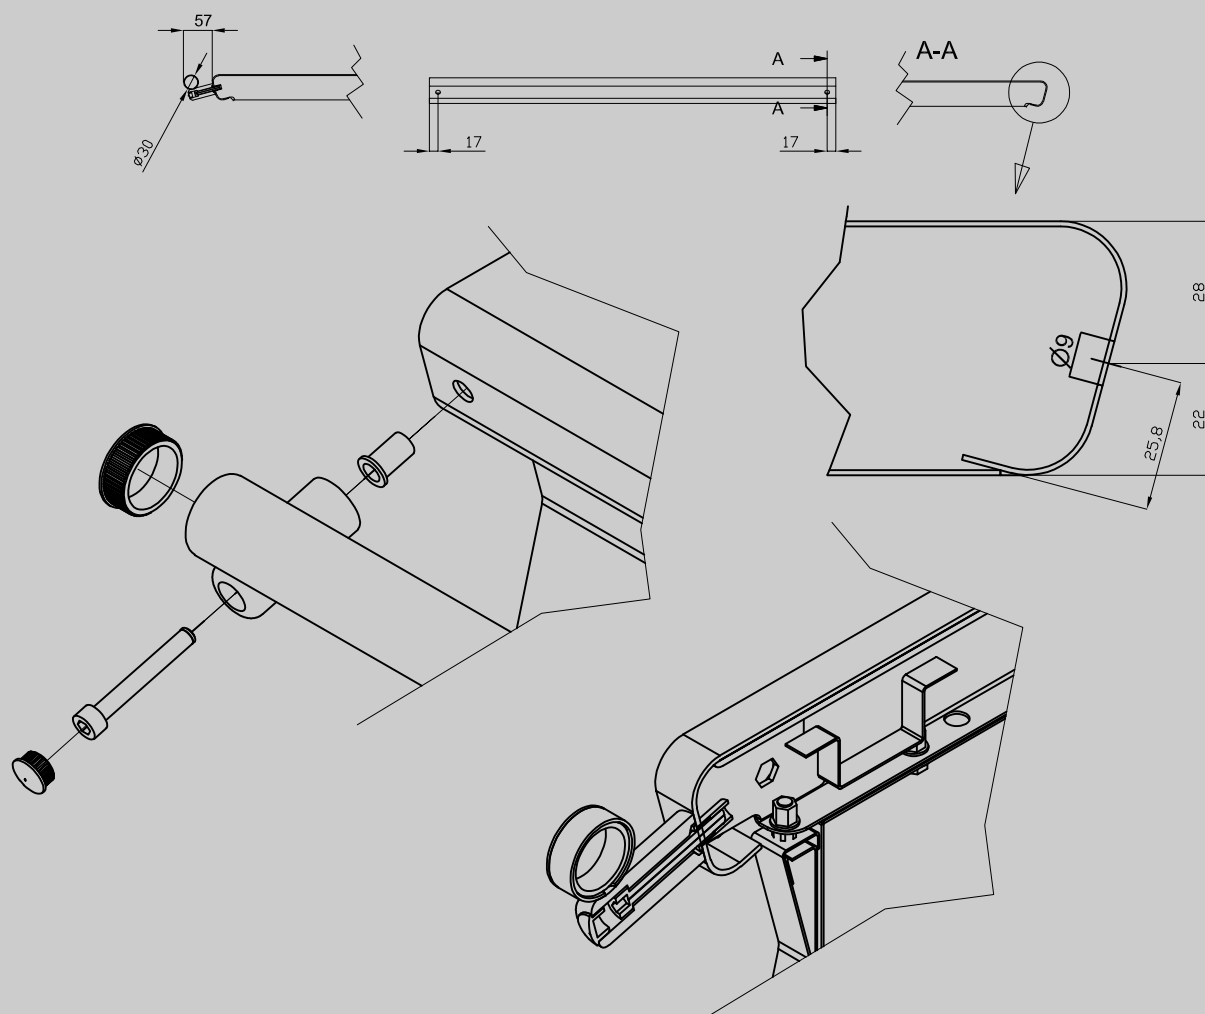

08570008

90 IPERLOTUS
ACCESSORIES

Handrail

ITALIAN CULINARY ART

The pictures are purely representative. The manufacturer reserves the right to modify the technical data and models without previous notice.

08570008

90 IPERLOTUS ACCESSORIES

A	Data plate				
---	------------	--	--	--	--

MODEL: 08570008
DIMENSIONS: cm. 80x 7x 4h

kg: 1.6
m³: 0.005
mm: 840x100x60

BUY LOTUS BUY ITALY

The pictures are purely representative. The manufacturer reserves the right to modify the technical data and models without previous notice.