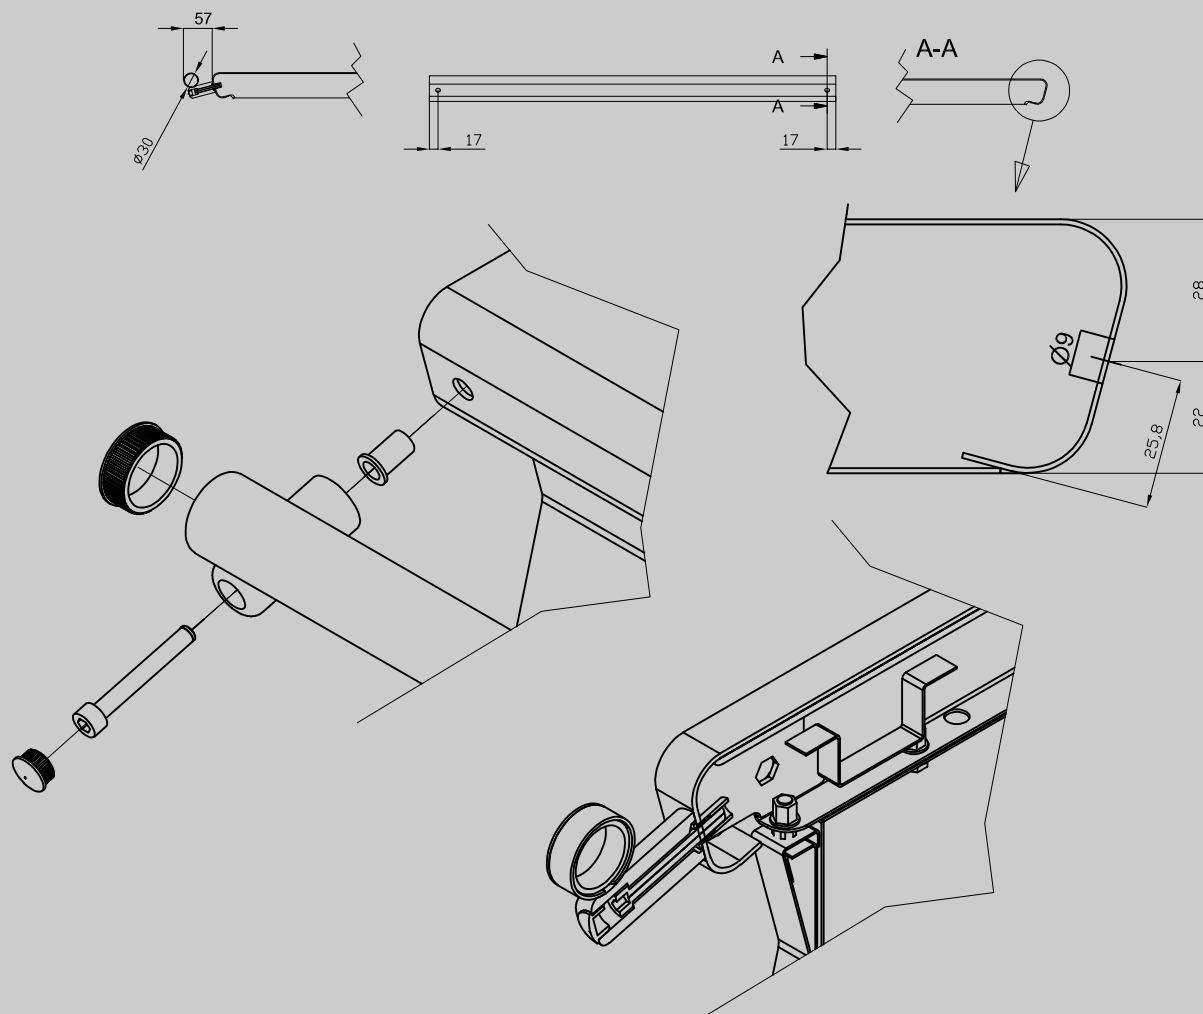

08570007

90 IPERLOTUS
ACCESSORIES

Handrail

ITALIAN CULINARY ART

The pictures are purely representative. The manufacturer reserves the right to modify the technical data and models without previous notice.

08570007

90 IPERLOTUS ACCESSORIES

A	Data plate			
---	------------	--	--	--

MODEL: 08570007
DIMENSIONS: cm. 70x 7x 4h

kg: 1.4
m³: 0.004
mm: 740x100x60

BUY LOTUS BUY ITALY

The pictures are purely representative. The manufacturer reserves the right to modify the technical data and models without previous notice.