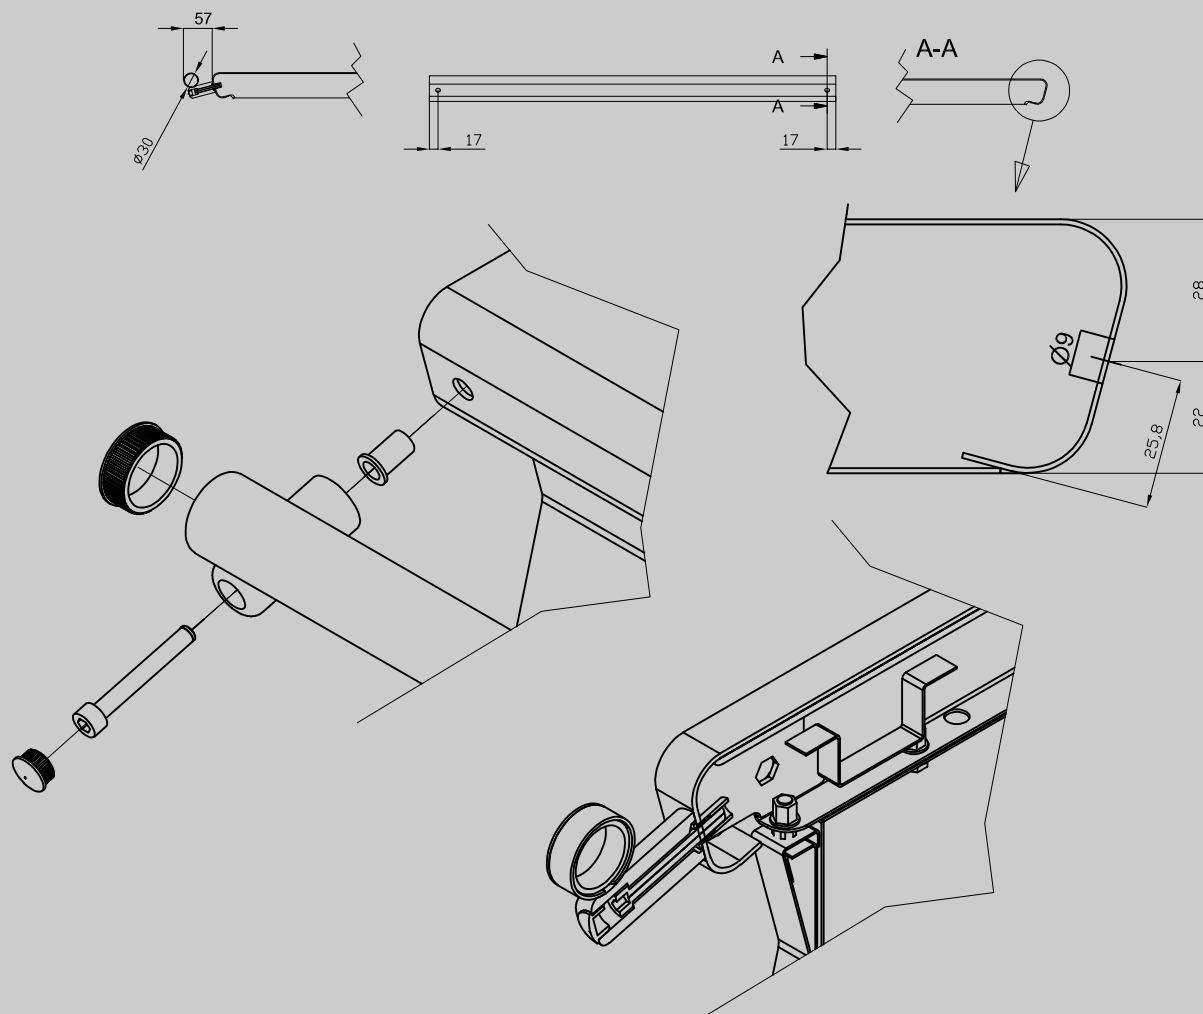

# 08570006

90 IPERLOTUS  
ACCESSORIES

Handrail

ITALIAN CULINARY ART

The pictures are purely representative. The manufacturer reserves the right to modify the technical data and models without previous notice.

## 90 IPERLOTUS ACCESSORIES

A	Data plate				
---	------------	--	--	--	--

MODEL: 08570006  
DIMENSIONS: cm. 60x 7x 4h

kg: 1.2  
m<sup>3</sup>: 0.004  
mm: 640x100x60

BUY LOTUS BUY ITALY

The pictures are purely representative. The manufacturer reserves the right to modify the technical data and models without previous notice.