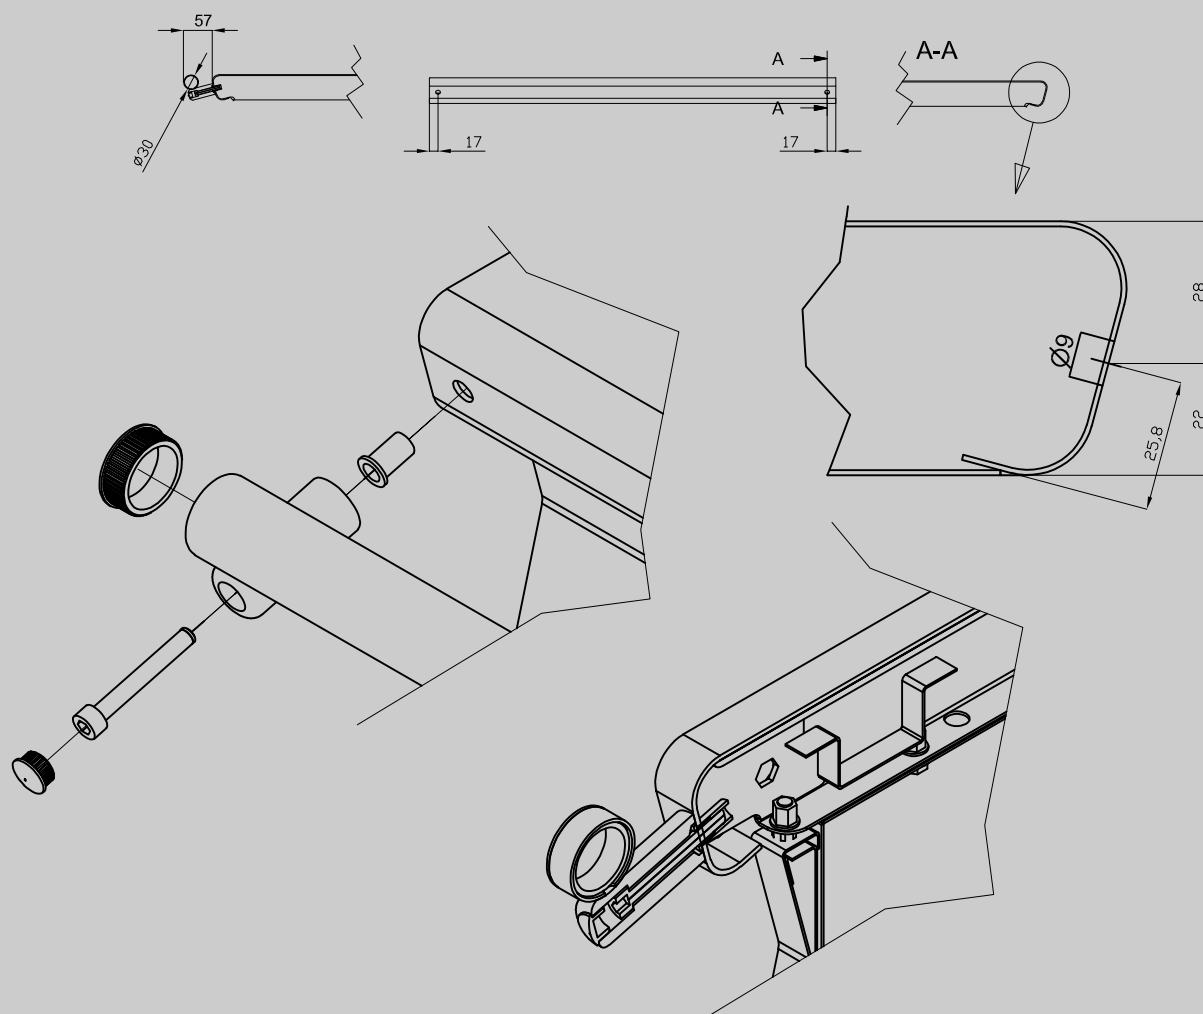

# 08570005

90 IPERLOTUS  
ACCESSORIES

Handrail

ITALIAN CULINARY ART

The pictures are purely representative. The manufacturer reserves the right to modify the technical data and models without previous notice.

## 90 IPERLOTUS ACCESSORIES

A	Data plate			
---	------------	--	--	--

MODEL: 08570005  
DIMENSIONS: cm. 50x 7x 4h

kg: 1  
m<sup>3</sup>: 0.003  
mm: 540x100x60

BUY LOTUS BUY ITALY

The pictures are purely representative. The manufacturer reserves the right to modify the technical data and models without previous notice.