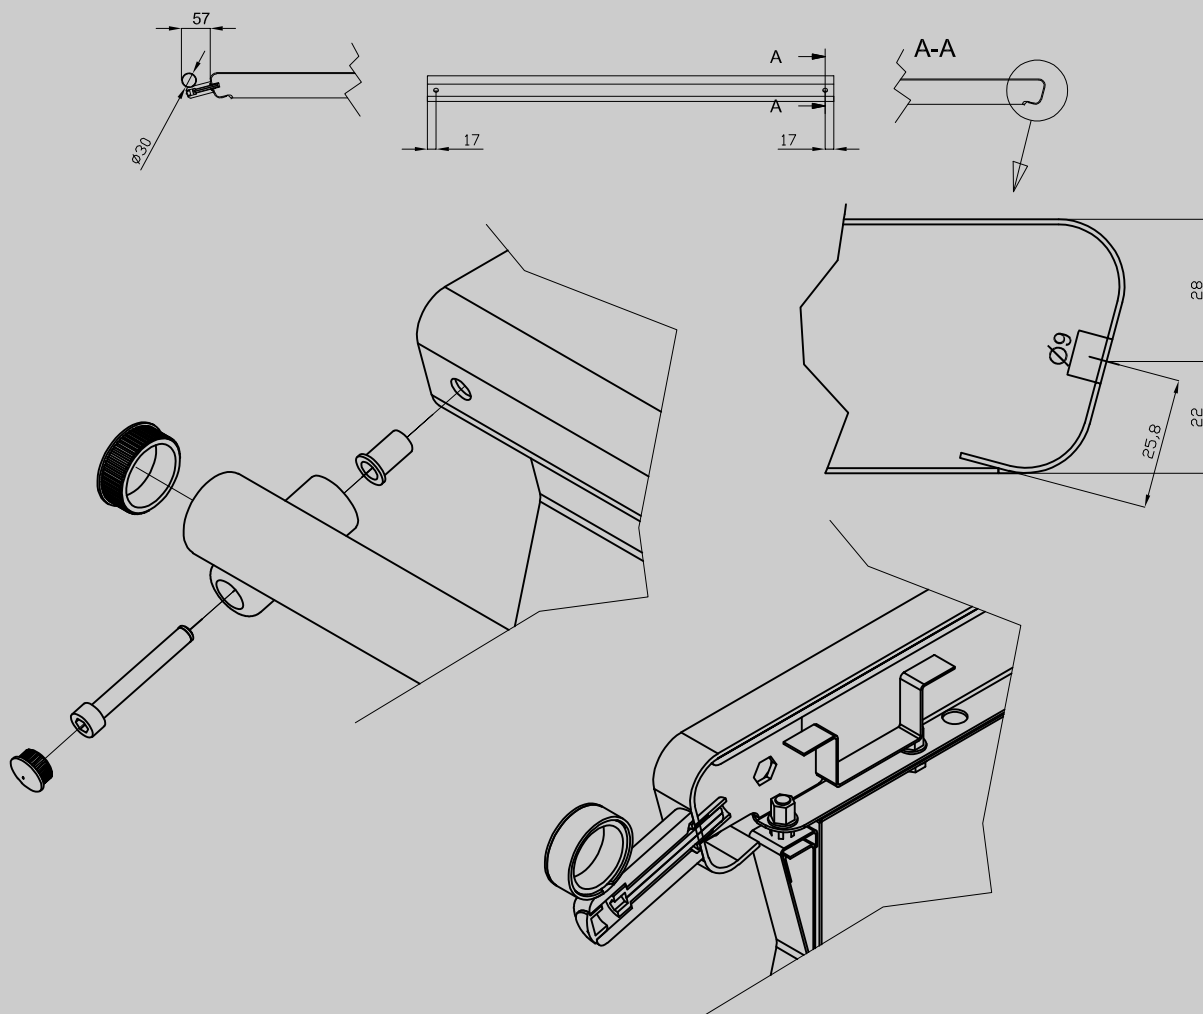

08570004

90 IPERLOTUS
ACCESSORIES

Handrail

ITALIAN CULINARY ART

The pictures are purely representative. The manufacturer reserves the right to modify the technical data and models without previous notice.

08570004

90 IPERLOTUS ACCESSORIES

A	Data plate				
---	------------	--	--	--	--

MODEL: 08570004
DIMENSIONS: cm. 40x 7x 4h

kg: 0.8
m³: 0.003
mm: 440x100x60

BUY LOTUS BUY ITALY

The pictures are purely representative. The manufacturer reserves the right to modify the technical data and models without previous notice.