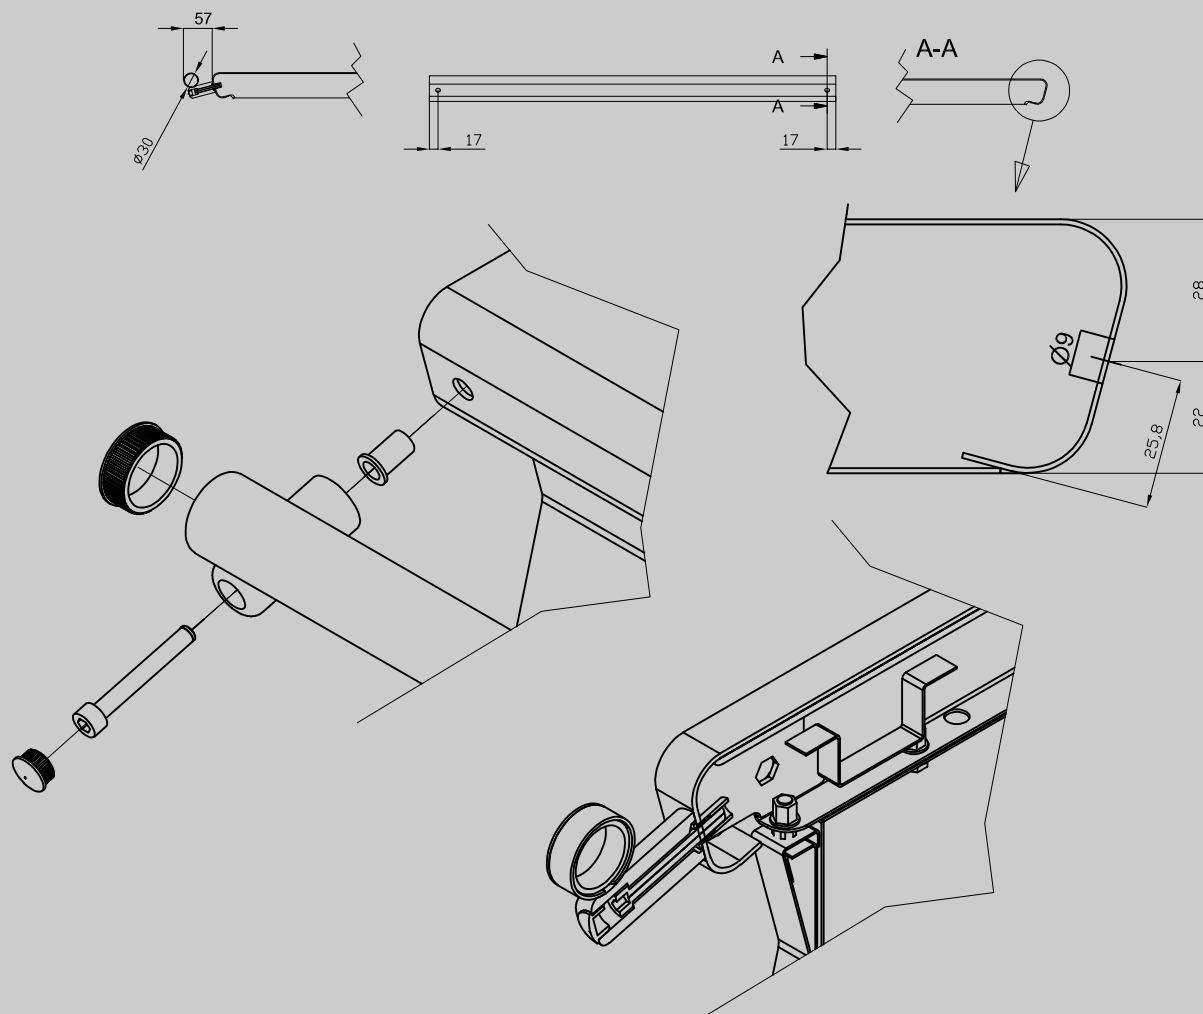

08570003

90 IPERLOTUS
ACCESSORIES

Handrail

ITALIAN CULINARY ART

The pictures are purely representative. The manufacturer reserves the right to modify the technical data and models without previous notice.

08570003

90 IPERLOTUS ACCESSORIES

A	Data plate				
---	------------	--	--	--	--

MODEL: 08570003
DIMENSIONS: cm. 30x 7x 4h

kg: 0.6
m³: 0.002
mm: 340x100x60

BUY LOTUS BUY ITALY

The pictures are purely representative. The manufacturer reserves the right to modify the technical data and models without previous notice.