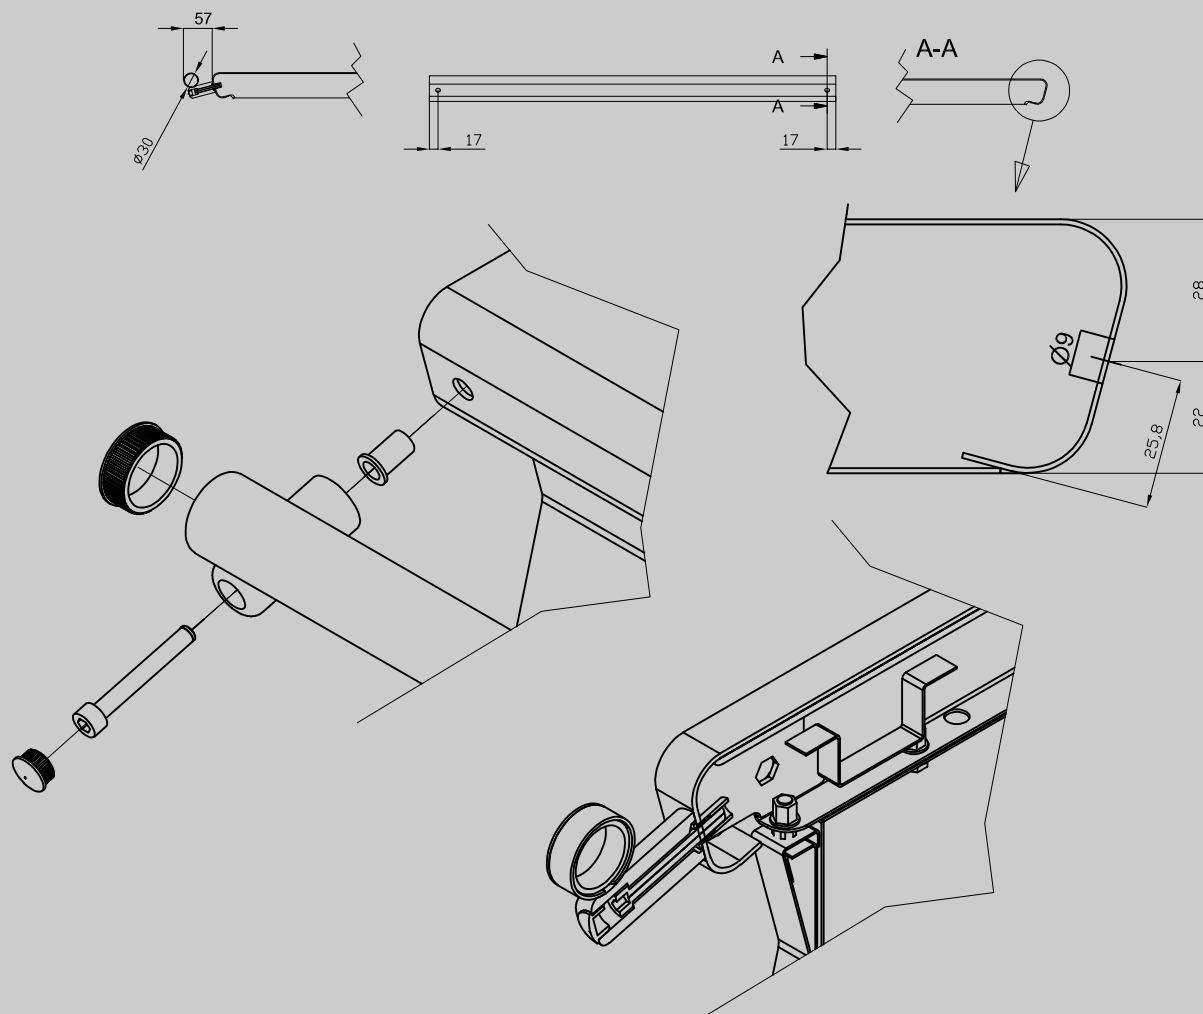

08570002

90 IPERLOTUS
ACCESSORIES

Handrail

ITALIAN CULINARY ART

The pictures are purely representative. The manufacturer reserves the right to modify the technical data and models without previous notice.

08570002

90 IPERLOTUS ACCESSORIES

A	Data plate				
---	------------	--	--	--	--

MODEL: 08570002
DIMENSIONS: cm. 20x 7x 4h

kg: 0.4
m³: 0.001
mm: 240x100x60

BUY LOTUS BUY ITALY

The pictures are purely representative. The manufacturer reserves the right to modify the technical data and models without previous notice.